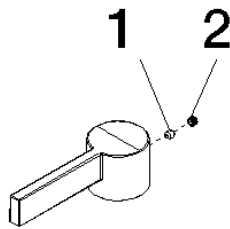

Handle complete Lever - Matte Black

SPARE PARTS

90 20 87 003 00 Product version from 4/1/2025

	Matte Black	90 20 87 003 00-33
	Chrome	90 20 87 003 00-00
	Brushed Platinum	90 20 87 003 00-06
	Platinum	90 20 87 003 00-08
	Durabress (23kt Gold)	90 20 87 003 00-09
	Dark Chrome	90 20 87 003 00-19
	Brushed Light Gold (PVD)	90 20 87 003 00-27
	Brushed Durabress (23kt Gold)	90 20 87 003 00-28
	Brushed Dark Brass (PVD)	90 20 87 003 00-39
	Brushed Bronze (PVD)	90 20 87 003 00-42
	Brushed Champagne (22kt Gold)	90 20 87 003 00-46
	Champagne (22kt Gold)	90 20 87 003 00-47
	Brushed Chrome	90 20 87 003 00-93
	Brushed Dark Platinum	90 20 87 003 00-99

Handle complete Lever - Matte Black

SPARE PARTS

90 20 87 003 00 Product version from 4/1/2025

Handle complete Lever - Matte Black

SPARE PARTS

90 20 87 003 00 Product version from 4/1/2025

90 20 87 003 00 Product version from 4/1/2025

Parts for other finishes can be found here: [Chrome](#)

Spare parts list

No.	Item Number	Name	Quantity used	Delivery time
2	90 31 11 030 00 90	Mounting Threaded pin with hexagon socket with cup point M5 x 5 mm -	1.00	14
1	90 31 20 109 00 90	Plug -	1.00	14