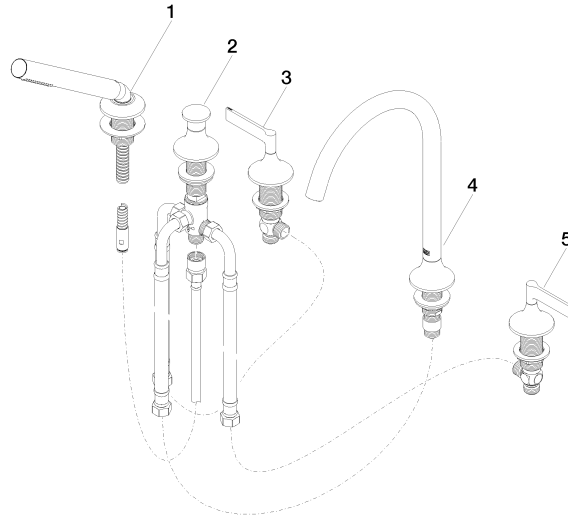

27 522 819 Product version from 3/13/2017

- spout: circular, air-enriched flow
- max. flow 21.5 l/min at 3 bar flow pressure
- Hand shower: COMPACT RAIN, max. flow rate 6.8 l/min (at 3 bar)
- complete hand shower set with anti-scale system
- automatic bath/shower diverter
- 220mm projection
- height of mixer 347 mm
- height up to aerator 244 mm
- hole diameter spout 32 mm
- hole diameter valve 32 mm
- hole diameter for complete hand shower set 32 mm
- rosette for spout Ø 60mm
- rosette for complete hand shower set Ø 60mm
- rosette for deck valve Ø 60mm
- metal shower hose 1750mm with integrated anti-twist protection
- WRAS

VAIA Five-hole bath mixer for deck mounting with diverter - Brushed Platinum

VAIA

27 522 819 Product version from 3/13/2017

Certificates and sustainability

IAPMO_4976

Belgaqua_22_278_2 LGA_29

WRAS_2310

EPD-DOR-20230287
-IBA1-EN
Environmental.prod
uct-declarat

27 522 819 Product version from 3/13/2017

Parts for other finishes can be found here: [Chrome](#)

Spare parts list

No.	Item Number	Name	Quantity used	Delivery time
2	29 140 809-06	VAIA Two-way diverter for bath rim or tile edge installation - Brushed Platinum	1.00	20
3	20 000 818-06	VAIA Deck valve clockwise closing hot - Brushed Platinum	1.00	-
Spare part can no longer be ordered, please order the replacement item				
5	20 000 819-06	VAIA Deck valve anti-clockwise closing cold - Brushed Platinum	1.00	-
Spare part can no longer be ordered, please order the replacement item				
4	13 612 809-06	VAIA Bath spout without diverter for deck mounting - Brushed Platinum	1.00	-
Spare part can no longer be ordered, please order the replacement item				
1	27 702 809-06	VAIA Hand shower set for bath rim or tile edge installation - Brushed Platinum	1.00	20