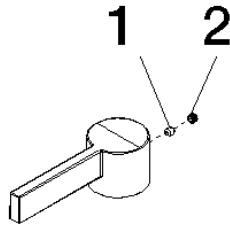

## Handle complete Lever - Brushed Dark Brass (PVD)

SPARE PARTS

---

90 20 87 003 00 Product version from 4/1/2025

## Handle complete Lever - Brushed Dark Brass (PVD)

SPARE PARTS

---

90 20 87 003 00 Product version from 4/1/2025

90 20 87 003 00 Product version from 4/1/2025

Parts for other finishes can be found here: [Chrome](#)

### Spare parts list

No.	Item Number	Name	Quantity used	Delivery time
2	90 31 11 030 00 90	Mounting Threaded pin with hexagon socket with cup point M5 x 5 mm -	1.00	14
1	90 31 20 109 00 90	Plug -	1.00	14