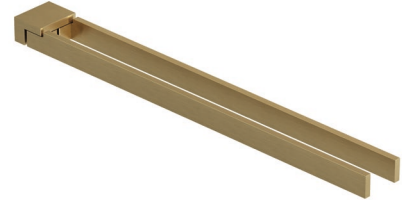

## Technische Daten/ Technical Data

KLUDI-VELA C  
hand towel holder

Ref.: 31977NO

Finishes:  
NO Brushed Gold (18) PVD

Product description  
Manufacturer KLUDI GmbH & Co. KG  
Typ: KLUDI-VELA C  
hand towel holder  
Ref.: 31977NO

hand towel holder  
L= 430mm  
2-armed adjustable  
wall mounted  
with fixing material screws and dowels  
wall holder metal

Produktabbildung/ Product picture

Maßzeichnung/ Dimensional drawing