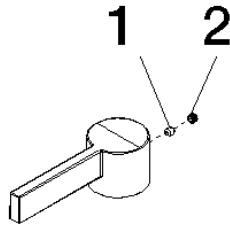

Handle complete Lever - Brushed Bronze (PVD)

SPARE PARTS

90 20 87 003 00 Product version from 4/1/2025

	Brushed Bronze (PVD)	90 20 87 003 00-42
	Chrome	90 20 87 003 00-00
	Brushed Platinum	90 20 87 003 00-06
	Platinum	90 20 87 003 00-08
	Durabronze (23kt Gold)	90 20 87 003 00-09
	Dark Chrome	90 20 87 003 00-19
	Brushed Light Gold (PVD)	90 20 87 003 00-27
	Brushed Durabronze (23kt Gold)	90 20 87 003 00-28
	Matte Black	90 20 87 003 00-33
	Brushed Dark Brass (PVD)	90 20 87 003 00-39
	Brushed Champagne (22kt Gold)	90 20 87 003 00-46
	Champagne (22kt Gold)	90 20 87 003 00-47
	Brushed Chrome	90 20 87 003 00-93
	Brushed Dark Platinum	90 20 87 003 00-99

Handle complete Lever - Brushed Bronze (PVD)

SPARE PARTS

90 20 87 003 00 Product version from 4/1/2025

Handle complete Lever - Brushed Bronze (PVD)

SPARE PARTS

90 20 87 003 00 Product version from 4/1/2025

90 20 87 003 00 Product version from 4/1/2025

Parts for other finishes can be found here: [Chrome](#)

Spare parts list

No.	Item Number	Name	Quantity used	Delivery time
1	90 31 20 109 00 90	Plug -	1.00	14
2	90 31 11 030 00 90	Mounting Threaded pin with hexagon socket with cup point M5 x 5 mm -	1.00	14