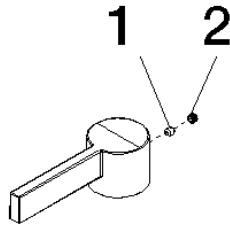

Handle complete Lever - Brushed Champagne (22kt Gold)

SPARE PARTS

90 20 87 003 00 Product version from 4/1/2025

	Brushed Champagne (22kt Gold)	90 20 87 003 00-46
	Chrome	90 20 87 003 00-00
	Brushed Platinum	90 20 87 003 00-06
	Platinum	90 20 87 003 00-08
	Durabronze (23kt Gold)	90 20 87 003 00-09
	Dark Chrome	90 20 87 003 00-19
	Brushed Light Gold (PVD)	90 20 87 003 00-27
	Brushed Durabronze (23kt Gold)	90 20 87 003 00-28
	Matte Black	90 20 87 003 00-33
	Brushed Dark Brass (PVD)	90 20 87 003 00-39
	Brushed Bronze (PVD)	90 20 87 003 00-42
	Champagne (22kt Gold)	90 20 87 003 00-47
	Brushed Chrome	90 20 87 003 00-93
	Brushed Dark Platinum	90 20 87 003 00-99

Handle complete Lever - Brushed Champagne (22kt Gold)

SPARE PARTS

90 20 87 003 00 Product version from 4/1/2025

Handle complete Lever - Brushed Champagne (22kt Gold)

SPARE PARTS

90 20 87 003 00 Product version from 4/1/2025

90 20 87 003 00 Product version from 4/1/2025

Parts for other finishes can be found here: [Chrome](#)

Spare parts list

No.	Item Number	Name	Quantity used	Delivery time
1	90 31 20 109 00 90	Plug -	1.00	14
2	90 31 11 030 00 90	Mounting Threaded pin with hexagon socket with cup point M5 x 5 mm -	1.00	14