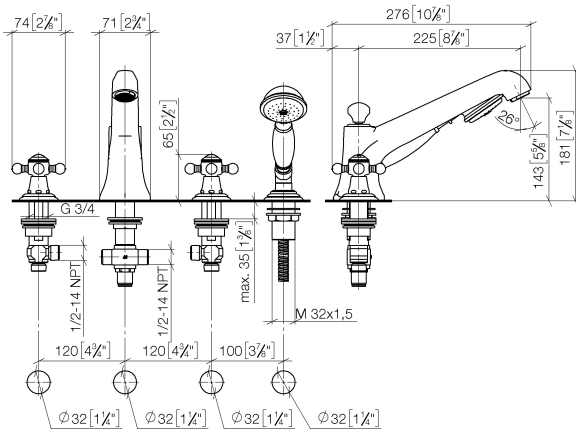

27 502 360 Product version from 7/31/2009

- spout: circular, air-enriched flow
- max. spout flow rate 23 l/min
- Hand shower: COMPACT RAIN, max. flow rate 6.8 l/min (at 3 bar)
- complete hand shower set with anti-scale system
- 225mm projection
- automatic bath/shower diverter
- height of mixer 185 mm
- height up to aerator 140 mm
- hole diameter valve 32 mm
- hole diameter spout 32 mm
- hole diameter for complete hand shower set 32 mm
- rosette for complete hand shower set Ø 55mm
- rosette for deck valve Ø 55mm
- metal shower hose 1750mm with integrated anti-twist protection

Recommended miscellaneous

Perfecto installation kit - 12 614 970 90

Recommended miscellaneous

Decorative caps for Perfecto - 12 801 970-00
Chrome
 • 1 pair

27 502 360 Product version from 7/31/2009

mm [inches]

Flow rate chart

Codes & Standards

DIN 4109

EN 1717

ISO 3822

Ü-Zeichen

MADISON Bath shower set for bath rim or tile edge installation - Chrome

MADISON

27 502 360 Product version from 7/31/2009

Spare parts list

No.	Item Number	Name	Quantity used	Delivery time
3	13 502 380-00	MADISON Bath spout with diverter for deck mounting - Chrome	1.00	-
Spare part can no longer be ordered, please order the replacement item				
1	20 000 360-00	MADISON Deck valve clockwise closing cold or hot - Chrome	2.00	-
Spare part can no longer be ordered, please order the replacement item				
4	27 703 360-00	MADISON Hand shower set for bath rim or tile edge installation - Chrome	1.00	-
Spare part can no longer be ordered, please order the replacement item				
2	12 502 970 90	High pressure hose 1/2" x 1/2" x 400 mm -	2.00	14