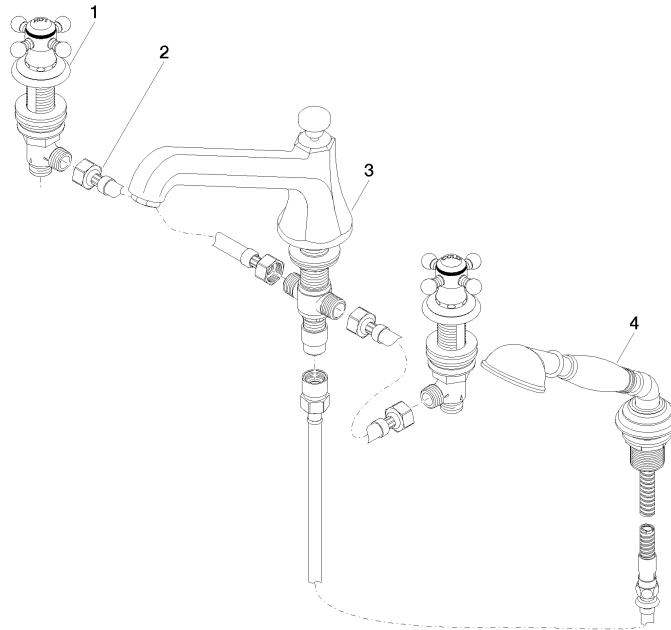

27 502 360 Product version from 7/31/2009

- spout: circular, air-enriched flow
- max. spout flow rate 23 l/min
- Hand shower: COMPACT RAIN, max. flow rate 6.8 l/min (at 3 bar)
- complete hand shower set with anti-scale system
- 225mm projection
- automatic bath/shower diverter
- height of mixer 185 mm
- height up to aerator 140 mm
- hole diameter valve 32 mm
- hole diameter spout 32 mm
- hole diameter for complete hand shower set 32 mm
- rosette for complete hand shower set Ø 55mm
- rosette for deck valve Ø 55mm
- metal shower hose 1750mm with integrated anti-twist protection

Flow rate chart

Codes & Standards

DIN 4109

EN 1717

ISO 3822

Ü-Zeichen

MADISON Bath shower set for bath rim or tile edge installation - Chrome

MADISON

27 502 360 Product version from 7/31/2009

Spare parts list

No.	Item Number	Name	Quantity used	Delivery time
3	13 502 380-00	MADISON Bath spout with diverter for deck mounting - Chrome	1.00	-
Spare part can no longer be ordered, please order the replacement item				
1	20 000 360-00	MADISON Deck valve clockwise closing cold or hot - Chrome	2.00	-
Spare part can no longer be ordered, please order the replacement item				
4	27 703 360-00	MADISON Hand shower set for bath rim or tile edge installation - Chrome	1.00	-
Spare part can no longer be ordered, please order the replacement item				
2	12 502 970 90	High pressure hose 1/2" x 1/2" x 400 mm -	2.00	14