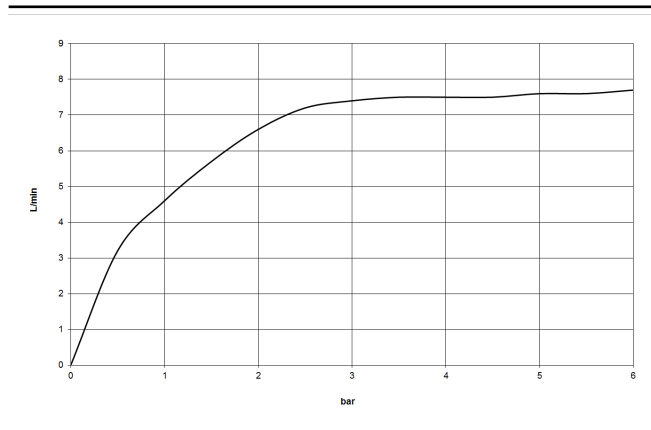

27 502 360 Product version from 7/31/2009

- spout: circular, air-enriched flow
- max. spout flow rate 23 l/min
- Hand shower: COMPACT RAIN, max. flow rate 6.8 l/min (at 3 bar)
- complete hand shower set with anti-scale system
- 225mm projection
- automatic bath/shower diverter
- height of mixer 185 mm
- height up to aerator 140 mm
- hole diameter valve 32 mm
- hole diameter spout 32 mm
- hole diameter for complete hand shower set 32 mm
- rosette for complete hand shower set Ø 55mm
- rosette for deck valve Ø 55mm
- metal shower hose 1750mm with integrated anti-twist protection

Flow rate chart

Codes & Standards

DIN 4109

EN 1717

ISO 3822

Ü-Zeichen

MADISON Bath shower set for bath rim or tile edge installation - Chrome

MADISON