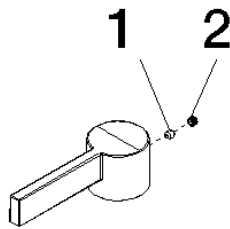

Handle complete Lever - Champagne (22kt Gold)

SPARE PARTS

90 20 87 003 00 Product version from 4/1/2025

	Champagne (22kt Gold)	90 20 87 003 00-47
	Chrome	90 20 87 003 00-00
	Brushed Platinum	90 20 87 003 00-06
	Platinum	90 20 87 003 00-08
	Durabrass (23kt Gold)	90 20 87 003 00-09
	Dark Chrome	90 20 87 003 00-19
	Brushed Light Gold (PVD)	90 20 87 003 00-27
	Brushed Durabrass (23kt Gold)	90 20 87 003 00-28
	Matte Black	90 20 87 003 00-33
	Brushed Dark Brass (PVD)	90 20 87 003 00-39
	Brushed Bronze (PVD)	90 20 87 003 00-42
	Brushed Champagne (22kt Gold)	90 20 87 003 00-46
	Brushed Chrome	90 20 87 003 00-93
	Brushed Dark Platinum	90 20 87 003 00-99

Handle complete Lever - Champagne (22kt Gold)

SPARE PARTS

90 20 87 003 00 Product version from 4/1/2025

Handle complete Lever - Champagne (22kt Gold)

SPARE PARTS

90 20 87 003 00 Product version from 4/1/2025

90 20 87 003 00 Product version from 4/1/2025

Parts for other finishes can be found here: [Chrome](#)

Spare parts list

No.	Item Number	Name	Quantity used	Delivery time
1	90 31 20 109 00 90	Plug -	1.00	14
2	90 31 11 030 00 90	Mounting Threaded pin with hexagon socket with cup point M5 x 5 mm -	1.00	14