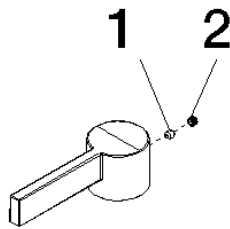

Handle complete Lever - Brushed Dark Platinum

SPARE PARTS

90 20 87 003 00 Product version from 4/1/2025

	Brushed Dark Platinum	90 20 87 003 00-99
	Chrome	90 20 87 003 00-00
	Brushed Platinum	90 20 87 003 00-06
	Platinum	90 20 87 003 00-08
	Durabress (23kt Gold)	90 20 87 003 00-09
	Dark Chrome	90 20 87 003 00-19
	Brushed Light Gold (PVD)	90 20 87 003 00-27
	Brushed Durabress (23kt Gold)	90 20 87 003 00-28
	Matte Black	90 20 87 003 00-33
	Brushed Dark Brass (PVD)	90 20 87 003 00-39
	Brushed Bronze (PVD)	90 20 87 003 00-42
	Brushed Champagne (22kt Gold)	90 20 87 003 00-46
	Champagne (22kt Gold)	90 20 87 003 00-47
	Brushed Chrome	90 20 87 003 00-93

Handle complete Lever - Brushed Dark Platinum

SPARE PARTS

90 20 87 003 00 Product version from 4/1/2025

Handle complete Lever - Brushed Dark Platinum

SPARE PARTS

90 20 87 003 00 Product version from 4/1/2025

90 20 87 003 00 Product version from 4/1/2025

Parts for other finishes can be found here: [Chrome](#)

Spare parts list

No.	Item Number	Name	Quantity used	Delivery time
1	90 31 20 109 00 90	Plug -	1.00	14
2	90 31 11 030 00 90	Mounting Threaded pin with hexagon socket with cup point M5 x 5 mm -	1.00	14