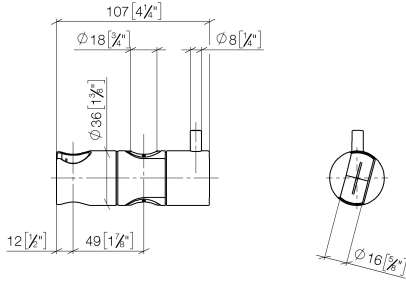

12 580 970 Product version from 10/1/2023

- for pipe diameter 18 mm

	Platinum	12 580 970-08
	Chrome	12 580 970-00
	Brushed Platinum	12 580 970-06
	Durabass (23kt Gold)	12 580 970-09
	Dark Chrome	12 580 970-19
	Light Gold (PVD)	12 580 970-26
	Brushed Light Gold (PVD)	12 580 970-27
	Brushed Durabass (23kt Gold)	12 580 970-28
	Matte Black	12 580 970-33
	Brushed Gold (PVD)	12 580 970-37
	Brushed Dark Brass (PVD)	12 580 970-39
	Brushed Bronze (PVD)	12 580 970-42
	Brushed Dark Bronze (PVD)	12 580 970-43
	Brushed Champagne (22kt Gold)	12 580 970-46
	Champagne (22kt Gold)	12 580 970-47
	Brushed Chrome	12 580 970-93
	Brushed Dark Platinum	12 580 970-99

12 580 970 Product version from 10/1/2023

mm [inches]

12 580 970 Product version from 10/1/2023

Parts for other finishes can be found here: [Chrome](#)

**Spare parts list**

No.	Item Number	Name	Quantity used	Delivery time
1	09 12 12 217 90	Receptacle for hand shower 25 x 37 x 27 mm -	1.00	14
2	08 18 40 579 90	Adapter one-piece 48 x 13,6 x 38 -	1.00	14