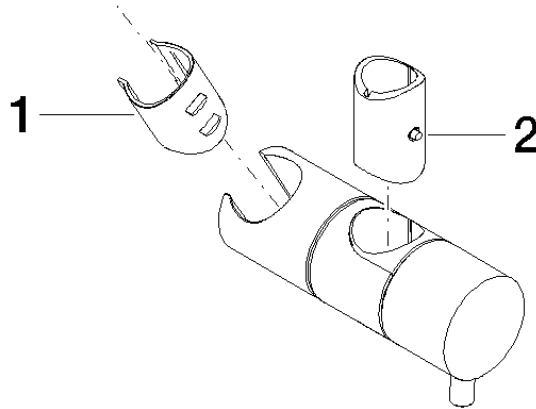

12 580 970 Product version from 10/1/2023

- for pipe diameter 18 mm

	Platinum	12 580 970-08
	Chrome	12 580 970-00
	Brushed Platinum	12 580 970-06
	Durabass (23kt Gold)	12 580 970-09
	Dark Chrome	12 580 970-19
	Light Gold (PVD)	12 580 970-26
	Brushed Light Gold (PVD)	12 580 970-27
	Brushed Durabass (23kt Gold)	12 580 970-28
	Matte Black	12 580 970-33
	Brushed Gold (PVD)	12 580 970-37
	Brushed Dark Brass (PVD)	12 580 970-39
	Brushed Bronze (PVD)	12 580 970-42
	Brushed Dark Bronze (PVD)	12 580 970-43
	Brushed Champagne (22kt Gold)	12 580 970-46
	Champagne (22kt Gold)	12 580 970-47
	Brushed Chrome	12 580 970-93
	Brushed Dark Platinum	12 580 970-99

12 580 970 Product version from 10/1/2023

mm [inches]

12 580 970 Product version from 10/1/2023

Parts for other finishes can be found here: [Chrome](#)

**Spare parts list**

No.	Item Number	Name	Quantity used	Delivery time
1	09 12 12 217 90	Receptacle for hand shower 25 x 37 x 27 mm -	1.00	14
2	08 18 40 579 90	Adapter one-piece 48 x 13,6 x 38 -	1.00	14