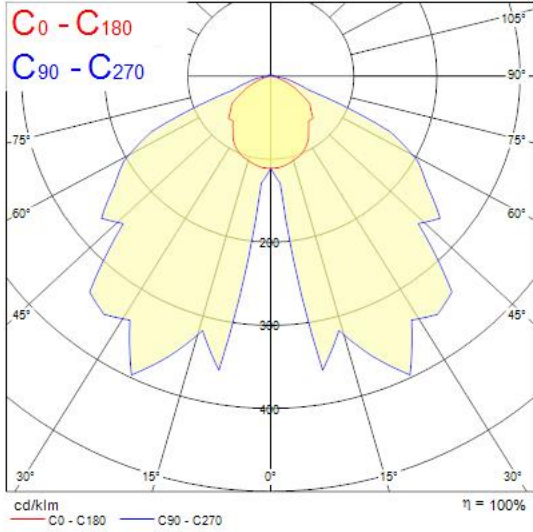

Photometry