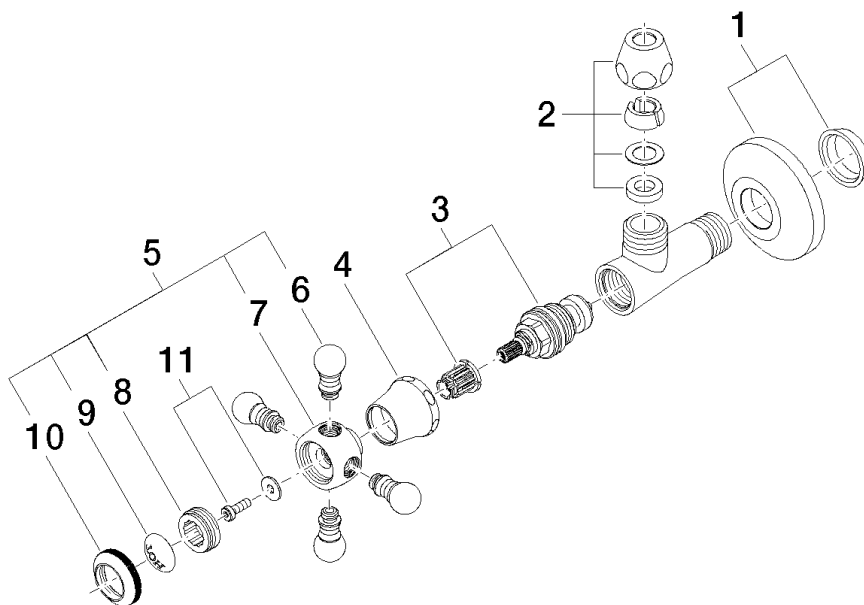

22 900 361 Product version up to 5/1/2024

- rosette Ø 60 mm
- porcelain insert HOT

	Chrome	22 900 361-00
	Brushed Platinum	22 900 361-06
	Platinum	22 900 361-08
	Durabrand (23kt Gold)	22 900 361-09
	Brushed Durabrand (23kt Gold)	22 900 361-28
	Brushed Gold (PVD)	22 900 361-37
	Brushed Dark Brass (PVD)	22 900 361-39
	Brushed Bronze (PVD)	22 900 361-42
	Brushed Dark Bronze (PVD)	22 900 361-43
	Brushed Dark Platinum	22 900 361-99

22 900 361 Product version up to 5/1/2024

mm [inches]

Flow rate chart

22 900 361 Product version up to 5/1/2024

Parts for other finishes can be found here: Brushed Platinum

Spare parts list

No.	Item Number	Name	Quantity used	Delivery time
6	09 20 36 004-00	Handle 15 x 15 x 28 mm - Chrome	4.00	20
3	90 90 03 023 01 90	Head part Grease chamber 1/2" -	1.00	14
8	09 20 83 006 90	Handle Ø 21 x 7,5 mm -	1.00	14
11	04 30 30 029 00 90	Mounting theft-proof -	1.00	14
4	09 21 02 055-00	Cover 24 x 29 x 30 mm - Chrome	1.00	20
7	09 20 36 002-00	Handle Ø 29,5 x 30 mm - Chrome	1.00	20
9	09 26 01 011 90	Cover Porcelain insert plate HOT -	1.00	14
2	90 23 30 040 00-00	Union piece - Chrome	1.00	20
5	04 20 36 002 07-00	Handle Hot - Chrome	1.00	20
1	04 27 01 003 00-00	Rosette Ø 60 x 15 mm - Chrome	1.00	20
10	09 20 36 005-00	Handle Ø 28 x 7 mm - Chrome	1.00	20