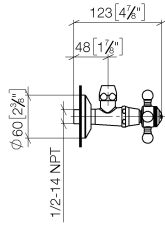

22 900 361 Product version up to 5/1/2024

- rosette Ø 60 mm
- porcelain insert HOT

	Chrome	22 900 361-00
	Brushed Platinum	22 900 361-06
	Platinum	22 900 361-08
	Durabrand (23kt Gold)	22 900 361-09
	Brushed Durabrand (23kt Gold)	22 900 361-28
	Brushed Gold (PVD)	22 900 361-37
	Brushed Dark Brass (PVD)	22 900 361-39
	Brushed Bronze (PVD)	22 900 361-42
	Brushed Dark Bronze (PVD)	22 900 361-43
	Brushed Dark Platinum	22 900 361-99

22 900 361 Product version up to 5/1/2024

mm [inches]

Flow rate chart

22 900 361 Product version up to 5/1/2024

Parts for other finishes can be found here: Brushed Platinum

Spare parts list

No.	Item Number	Name	Quantity used	Delivery time
6	09 20 36 004-00	Handle 15 x 15 x 28 mm - Chrome	4.00	20
3	90 90 03 023 01 90	Head part Grease chamber 1/2" -	1.00	14
8	09 20 83 006 90	Handle Ø 21 x 7,5 mm -	1.00	14
11	04 30 30 029 00 90	Mounting theft-proof -	1.00	14
4	09 21 02 055-00	Cover 24 x 29 x 30 mm - Chrome	1.00	20
7	09 20 36 002-00	Handle Ø 29,5 x 30 mm - Chrome	1.00	20
9	09 26 01 011 90	Cover Porcelain insert plate HOT -	1.00	14
2	90 23 30 040 00-00	Union piece - Chrome	1.00	20
5	04 20 36 002 07-00	Handle Hot - Chrome	1.00	20
1	04 27 01 003 00-00	Rosette Ø 60 x 15 mm - Chrome	1.00	20
10	09 20 36 005-00	Handle Ø 28 x 7 mm - Chrome	1.00	20