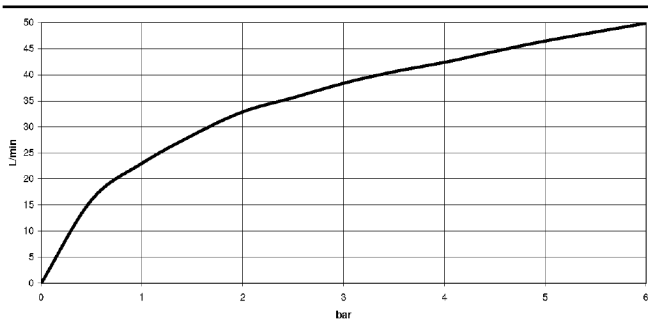

22 900 361 Product version up to 5/1/2024

- rosette Ø 60 mm
- porcelain insert HOT

	Chrome	22 900 361-00
	Brushed Platinum	22 900 361-06
	Platinum	22 900 361-08
	Durabrand (23kt Gold)	22 900 361-09
	Brushed Durabrand (23kt Gold)	22 900 361-28
	Brushed Gold (PVD)	22 900 361-37
	Brushed Dark Brass (PVD)	22 900 361-39
	Brushed Bronze (PVD)	22 900 361-42
	Brushed Dark Bronze (PVD)	22 900 361-43
	Brushed Dark Platinum	22 900 361-99

22 900 361 Product version up to 5/1/2024

mm [inches]

Flow rate chart

22 900 361 Product version up to 5/1/2024

Parts for other finishes can be found here: Brushed Platinum

Spare parts list

No.	Item Number	Name	Quantity used	Delivery time
6	09 20 36 004-00	Handle 15 x 15 x 28 mm - Chrome	4.00	20
3	90 90 03 023 01 90	Head part Grease chamber 1/2" -	1.00	14
8	09 20 83 006 90	Handle Ø 21 x 7,5 mm -	1.00	14
11	04 30 30 029 00 90	Mounting theft-proof -	1.00	14
4	09 21 02 055-00	Cover 24 x 29 x 30 mm - Chrome	1.00	20
7	09 20 36 002-00	Handle Ø 29,5 x 30 mm - Chrome	1.00	20
9	09 26 01 011 90	Cover Porcelain insert plate HOT -	1.00	14
2	90 23 30 040 00-00	Union piece - Chrome	1.00	20
5	04 20 36 002 07-00	Handle Hot - Chrome	1.00	20
1	04 27 01 003 00-00	Rosette Ø 60 x 15 mm - Chrome	1.00	20
10	09 20 36 005-00	Handle Ø 28 x 7 mm - Chrome	1.00	20