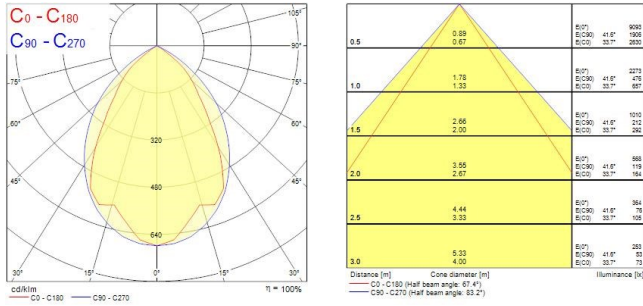

RANA NEO Recessed 600

RANA NEO 3300LM REC 600x600 830 CC 2L WHITE

0052576

PRODUCT OVERVIEW

Product name	RANA NEO 3300LM REC 600x600 830 CC 2L WHITE
Technology	LED (3 SDCM)
Cap/Base	N/A
Housing	Steel
Mount	Ceiling recessed mounting
Warranty	5 years
Fixture luminous flux (lm)	3350
Luminaire efficacy (lm/W)	111
Colour temperature (K)	3000
Light colour	Warm White
CRI (Ra)	80
Colour Variation Initial (SDCM)	SDCM3
Glare control	< 15
Photobiological Risk Group	RG0
Total power consumption (W)	30
Electrical protection	Class I
Control gear type	LED driver constant current
LED Flickering Rate	Ultra low (5% or less)
Housing colour	RAL 9016 - Traffic white / Bezel
IP rating	IP20
IK rating	IK07
Product EAN number	5410288525761

PHOTOMETRY

RANA NEO Recessed 600

RANA NEO 3300LM REC 600x600 830 CC 2L WHITE
0052576

TECHNICAL DRAWINGS