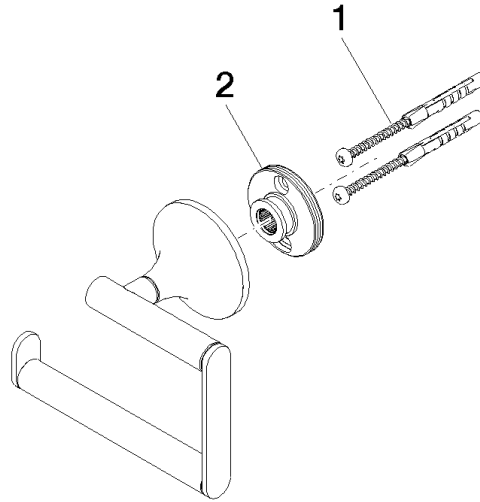

83 500 809 Product version from 4/1/2024

- width 130mm
- height 108 mm
- rosette Ø 60 mm
- 63mm projection

	Brushed Platinum	83 500 809-06
	Chrome	83 500 809-00
	Platinum	83 500 809-08
	Dark Chrome	83 500 809-19
	Brushed Durabronze (23kt Gold)	83 500 809-28
	Brushed Gold (PVD)	83 500 809-37
	Brushed Dark Brass (PVD)	83 500 809-39
	Brushed Bronze (PVD)	83 500 809-42
	Brushed Dark Bronze (PVD)	83 500 809-43
	Brushed Champagne (22kt Gold)	83 500 809-46
	Champagne (22kt Gold)	83 500 809-47
	Brushed Dark Platinum	83 500 809-99

83 500 809 Product version from 4/1/2024

mm [inches]

83 500 809 Product version from 4/1/2024

Parts for other finishes can be found here: [Chrome](#)

### Spare parts list

No.	Item Number	Name	Quantity used	Delivery time
2	90 17 20 759 00 90	Holder Wall plate Ø 45 x 16 mm -	1.00	14
1	05 30 31 025 00 90	Mounting Bolt Round head 4,5 x 60 mm -	1.00	14