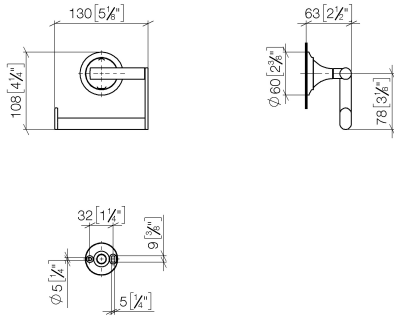

83 500 809 Product version from 4/1/2024

- width 130mm
- height 108 mm
- rosette Ø 60 mm
- 63mm projection

	Brushed Platinum	83 500 809-06
	Chrome	83 500 809-00
	Platinum	83 500 809-08
	Dark Chrome	83 500 809-19
	Brushed Durabronze (23kt Gold)	83 500 809-28
	Brushed Gold (PVD)	83 500 809-37
	Brushed Dark Brass (PVD)	83 500 809-39
	Brushed Bronze (PVD)	83 500 809-42
	Brushed Dark Bronze (PVD)	83 500 809-43
	Brushed Champagne (22kt Gold)	83 500 809-46
	Champagne (22kt Gold)	83 500 809-47
	Brushed Dark Platinum	83 500 809-99

83 500 809 Product version from 4/1/2024

mm [inches]

83 500 809 Product version from 4/1/2024

Parts for other finishes can be found here: [Chrome](#)

### Spare parts list

No.	Item Number	Name	Quantity used	Delivery time
2	90 17 20 759 00 90	Holder Wall plate Ø 45 x 16 mm -	1.00	14
1	05 30 31 025 00 90	Mounting Bolt Round head 4,5 x 60 mm -	1.00	14