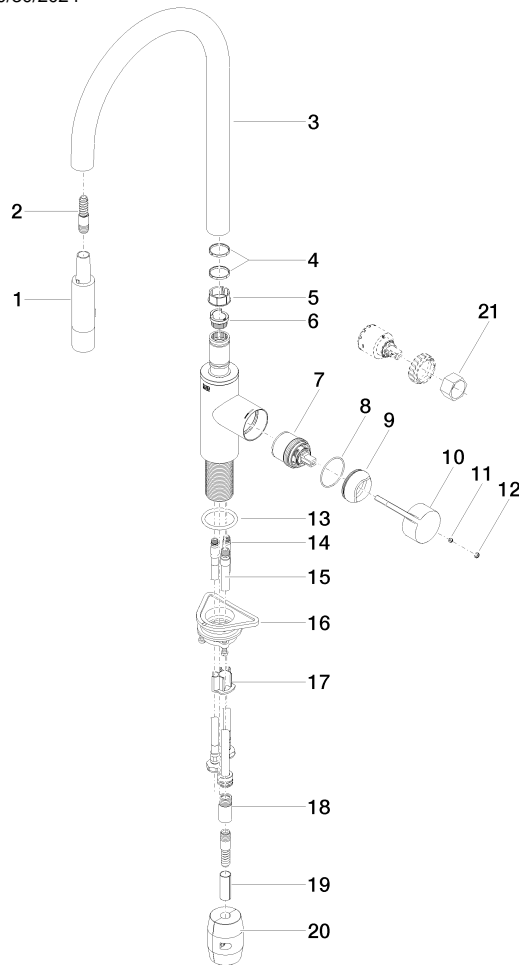

33 870 875 Product version up to 10/30/2024

TARA ULTRA Single-lever mixer Pull-down with spray function - Brushed Durabron (23kt Gold)

TARA ULTRA

33 870 875 Product version up to 10/30/2024

Spare parts list

No.	Item Number	Name	Quantity used	Delivery time
13	09 14 10 036 90	O-Ring 36,0 x 4,0 mm -	1.00	14
15	04 28 20 067 00 90	Pipe -	1.00	14
12	90 31 20 087 00-28	Plug with O-ring Ø 7 x 2,1 mm - Brushed Durabron (23kt Gold)	1.00	40
16	04 30 11 040 00 90	Mounting for sink unit deck mounting with spacer M34 x 1 -	1.00	14
3	90 28 22 304 00-28	Spout 376 x 265 x 28 mm - Brushed Durabron (23kt Gold)	1.00	40
6	09 30 11 203 90	Limiting ring Ø 22,7 x 16,5 mm -	1.00	14
5	09 18 40 186 90	Sleeve 27,9 x 11,9 x 27,9 mm -	1.00	14
11	90 31 11 063 00 90	Mounting Threaded pin with hexagon socket with cup point M5 x 4 mm -	1.00	14
20	04 21 50 010 00 90	Weight for kitchen spray hoses 220g -	1.00	14
18	90 24 03 253 00 90	Adapter Ø 16 x 35 mm -	1.00	14
1	90 12 11 148 00-28	Rinsing spray - Brushed Durabron (23kt Gold)	1.00	-
Spare part can no longer be ordered, please order the replacement item				
4	09 28 10 160 90	Ring 25,63 x 2,8 x 25,95 mm -	2.00	14
21	90 30 09 031 00 90	Spanner Cartridge screw connection -	1.00	14
14	04 30 04 101 00 90	High pressure hose M8x1 x 3/8" x 600 mm -	2.00	14
19	09 30 03 038 90	Tube slotted Ø 12 x 0,8 x 35 mm -	1.00	14
10	09 20 87 020-28	Handle Lever 124 x 23 x 44,5 mm - Brushed Durabron (23kt Gold)	1.00	40
2	04 30 02 120 00-85	Tube M12x1 x M12x1 x 1800 mm - Stainless Steel	1.00	20
8	09 14 10 190 90	O-Ring EPDM 70 38,0 x 1,5 mm -	1.00	14
17	09 20 93 056 90	Hose guide 30 x 22,2 x 25 mm -	1.00	14
9	09 28 30 030-28	Cover Ø 42 x 17 mm - Brushed Durabron (23kt Gold)	1.00	40
7	90 15 05 046 05 90	Single-lever mixer cartridge insert 45° with fastening nut and adapter key , torque wrench Ø 35 mm x 58,6 mm -	1.00	14