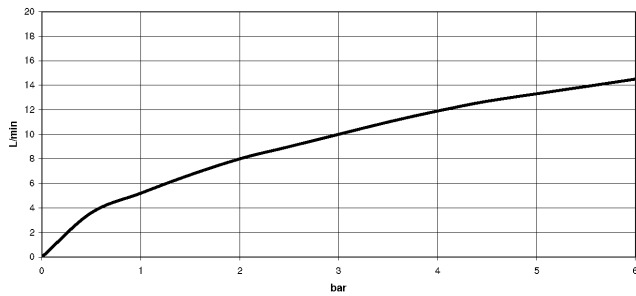

**Recommended miscellaneous**

	<b>Dispenser without rosette - Brushed Durabronze (23kt Gold)</b>	82 424 970-28
--	---	---------------

33 870 875 Product version up to 10/30/2024

mm [inches]

**Flow rate chart**