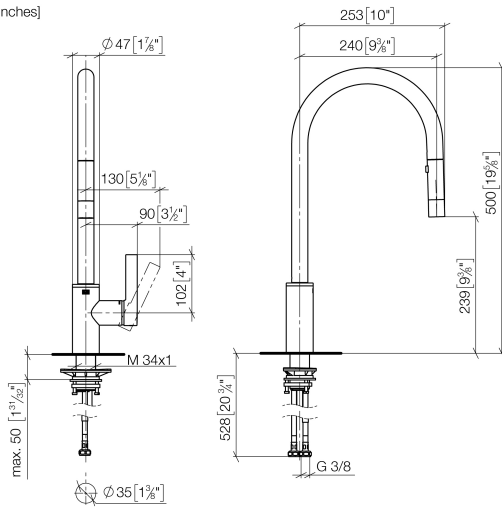

33 870 875 Product version up to 10/30/2024

mm [inches]