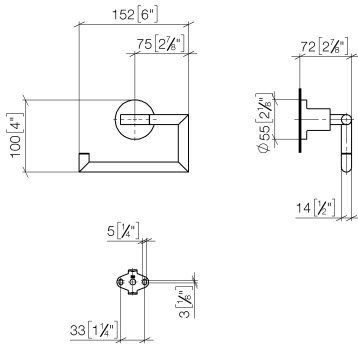

83 500 892 Product version from 4/1/2024

- width 152mm
- height 100 mm
- rosette Ø 55 mm
- 72mm projection

	Brushed Platinum	83 500 892-06
	Chrome	83 500 892-00
	Platinum	83 500 892-08
	Dark Chrome	83 500 892-19
	Brushed Durabrass (23kt Gold)	83 500 892-28
	Matte Black	83 500 892-33
	Brushed Gold (PVD)	83 500 892-37
	Brushed Dark Brass (PVD)	83 500 892-39
	Brushed Bronze (PVD)	83 500 892-42
	Brushed Dark Bronze (PVD)	83 500 892-43
	Brushed Champagne (22kt Gold)	83 500 892-46
	Champagne (22kt Gold)	83 500 892-47
	Brushed Chrome	83 500 892-93
	Brushed Dark Platinum	83 500 892-99

83 500 892 Product version from 4/1/2024

mm [inches]

83 500 892 Product version from 4/1/2024

Parts for other finishes can be found here: [Chrome](#)

Spare parts list

No.	Item Number	Name	Quantity used	Delivery time
8	09 14 10 042 90	O-Ring EPDM 70 9,0 x 1,5 mm -	1.00	14
2	05 17 89 552 00-06	Holder for toilet roll holder without cover 31,5 x 14 x 40 mm - Brushed Platinum	1.00	20
7	05 17 20 739 00 90	Attachment set 150 x 65 x 10 mm -	1.00	14
6	09 30 30 071 90	Mounting Hexagonal bolt with thread as far as head M10 x 20 mm -	1.00	14
4	08 17 89 505-06	Holder universal 60 x 100 x 60 mm - Brushed Platinum	1.00	20
5	09 30 11 046 90	Washer Ø 10,5 -	1.00	14
3	04 31 11 113 00 90	Mounting Threaded pin M5 x 12 mm -	1.00	14
1	90 28 22 640 00-06	Holder 152 x 80 x 14 mm - Brushed Platinum	1.00	-