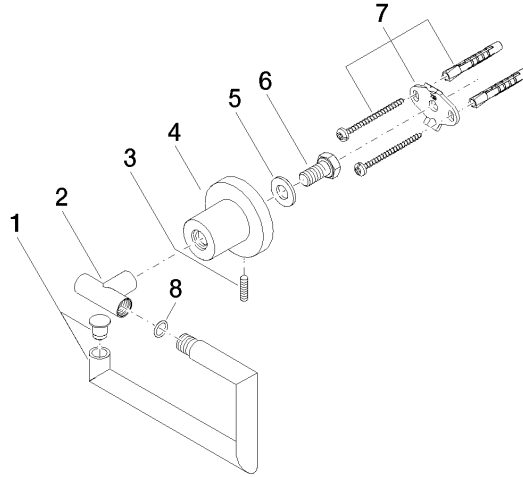

83 500 892 Product version from 4/1/2024

- width 152mm
- height 100 mm
- rosette Ø 55 mm
- 72mm projection

	Brushed Platinum	83 500 892-06
	Chrome	83 500 892-00
	Platinum	83 500 892-08
	Dark Chrome	83 500 892-19
	Brushed Durabrass (23kt Gold)	83 500 892-28
	Matte Black	83 500 892-33
	Brushed Gold (PVD)	83 500 892-37
	Brushed Dark Brass (PVD)	83 500 892-39
	Brushed Bronze (PVD)	83 500 892-42
	Brushed Dark Bronze (PVD)	83 500 892-43
	Brushed Champagne (22kt Gold)	83 500 892-46
	Champagne (22kt Gold)	83 500 892-47
	Brushed Chrome	83 500 892-93
	Brushed Dark Platinum	83 500 892-99

83 500 892 Product version from 4/1/2024

mm [inches]

83 500 892 Product version from 4/1/2024

Parts for other finishes can be found here: [Chrome](#)

Spare parts list

No.	Item Number	Name	Quantity used	Delivery time
8	09 14 10 042 90	O-Ring EPDM 70 9,0 x 1,5 mm -	1.00	14
2	05 17 89 552 00-06	Holder for toilet roll holder without cover 31,5 x 14 x 40 mm - Brushed Platinum	1.00	20
7	05 17 20 739 00 90	Attachment set 150 x 65 x 10 mm -	1.00	14
6	09 30 30 071 90	Mounting Hexagonal bolt with thread as far as head M10 x 20 mm -	1.00	14
4	08 17 89 505-06	Holder universal 60 x 100 x 60 mm - Brushed Platinum	1.00	20
5	09 30 11 046 90	Washer Ø 10,5 -	1.00	14
3	04 31 11 113 00 90	Mounting Threaded pin M5 x 12 mm -	1.00	14
1	90 28 22 640 00-06	Holder 152 x 80 x 14 mm - Brushed Platinum	1.00	-