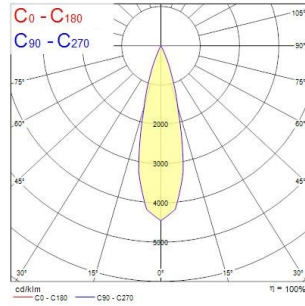

Myriad Adjustable Square - Black with White bezel MYRIAD ADJ SQUARE BLACK 2700K DALI WHITE BZ 2058042

TECHNICAL DRAWINGS