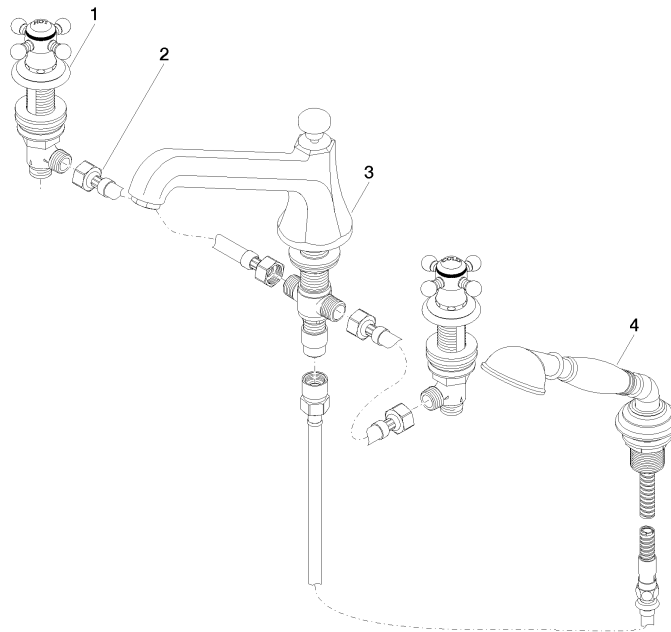

MADISON Bath shower set for bath rim or tile edge installation - Brushed Platinum

MADISON

27 502 360 Product version from 7/31/2009

- spout: circular, air-enriched flow
 - max. spout flow rate 23 l/min
 - Hand shower: COMPACT RAIN, max. flow rate 6.8 l/min (at 3 bar)
 - complete hand shower set with anti-scale system
 - 225mm projection
 - automatic bath/shower diverter
 - height of mixer 185 mm
 - height up to aerator 140 mm
 - hole diameter valve 32 mm
 - hole diameter spout 32 mm
 - hole diameter for complete hand shower set 32 mm
 - rosette for complete hand shower set Ø 55mm
 - rosette for deck valve Ø 55mm
 - metal shower hose 1750mm with integrated anti-twist protection
- Intrinsic protection against back flow.

Flow rate chart

Codes & Standards

DIN 4109

EN 1717

ISO 3822

Ü-Zeichen

MADISON Bath shower set for bath rim or tile edge installation - Brushed
Platinum

MADISON

Spare parts list

No.	Item Number	Name	Quantity used	Delivery time
3	13 502 380-06	MADISON Bath spout with diverter for deck mounting - Brushed Platinum	1.00	-
Spare part can no longer be ordered, please order the replacement item				
1	20 000 360-06	MADISON Deck valve clockwise closing cold or hot - Brushed Platinum	2.00	-
Spare part can no longer be ordered, please order the replacement item				
2	12 502 970 90	High pressure hose 1/2" x 1/2" x 400 mm -	2.00	14
4	27 703 360-06	MADISON Hand shower set for bath rim or tile edge installation - Brushed Platinum	1.00	-
Spare part can no longer be ordered, please order the replacement item				