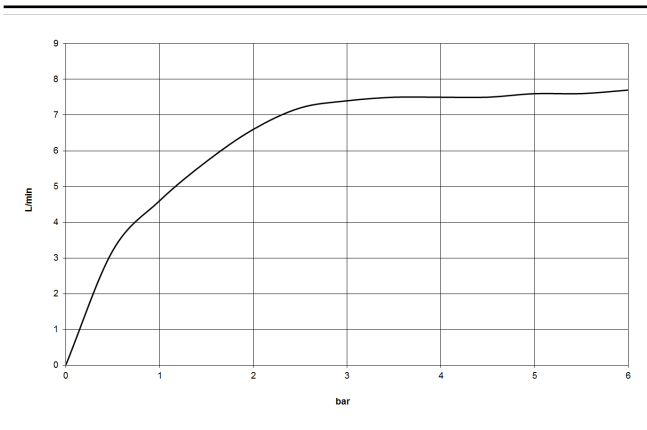

Flow rate chart

Codes & Standards

DIN 4109

EN 1717

ISO 3822

Ü-Zeichen