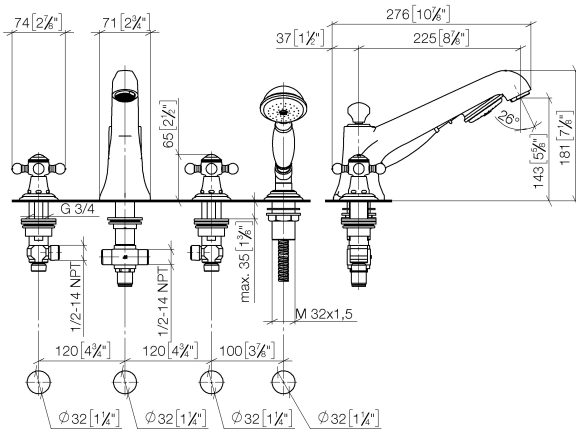

MADISON Bath shower set for bath rim or tile edge installation - Brushed Platinum

MADISON

27 502 360 Product version from 7/31/2009

- spout: circular, air-enriched flow
 - max. spout flow rate 23 l/min
 - Hand shower: COMPACT RAIN, max. flow rate 6.8 l/min (at 3 bar)
 - complete hand shower set with anti-scale system
 - 225mm projection
 - automatic bath/shower diverter
 - height of mixer 185 mm
 - height up to aerator 140 mm
 - hole diameter valve 32 mm
 - hole diameter spout 32 mm
 - hole diameter for complete hand shower set 32 mm
 - rosette for complete hand shower set Ø 55mm
 - rosette for deck valve Ø 55mm
 - metal shower hose 1750mm with integrated anti-twist protection
- Intrinsic protection against back flow.

Recommended miscellaneous

Perfecto installation kit - 12 614 970 90

Recommended miscellaneous

Decorative caps for Perfecto - Brushed Platinum 12 801 970-06
 • 1 pair

27 502 360 Product version from 7/31/2009
mm [inches]

Flow rate chart

Codes & Standards

DIN 4109

EN 1717

ISO 3822

Ü-Zeichen

MADISON Bath shower set for bath rim or tile edge installation - Brushed
Platinum

MADISON