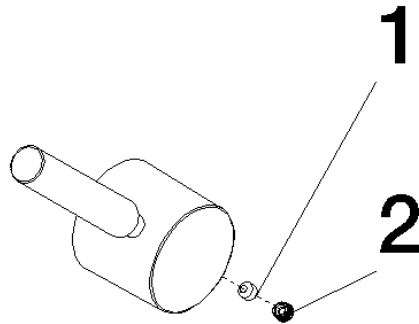

Lever - Chrome

SPARE PARTS

90 20 66 033 00

Lever - Chrome

SPARE PARTS

90 20 66 033 00

90 20 66 033 00

Parts for other finishes can be found here: Brushed Platinum

Spare parts list

No.	Item Number	Name	Quantity used	Delivery time
2	90 31 20 109 00 90	Plug -	1.00	14
1	90 31 11 030 00 90	Mounting Threaded pin with hexagon socket with cup point M5 x 5 mm -	1.00	14