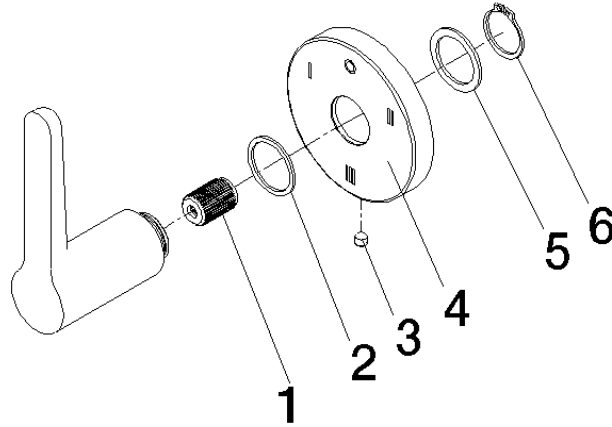

## Lever - Chrome

SPARE PARTS

---

90 20 83 065 00

## Lever - Chrome

SPARE PARTS

---

90 20 83 065 00

90 20 83 065 00

Parts for other finishes can be found here: [Soft Black](#)

### Spare parts list

No.	Item Number	Name	Quantity used	Delivery time
4	90 27 83 036 00-00	Rosette for diverter Ø 60 x 9 mm - Chrome	1.00	20
3	09 31 11 294 90	Bolt Threaded pin -	1.00	14
1	90 12 12 233 00 90	Fixing cap -	1.00	14
2	90 14 14 053 00 90	Slip ring -	1.00	14
5	90 30 11 303 00 90	Connection Spacer Ø 23 x 20 mm -	1.00	14
6	90 16 01 071 00 90	Ring Retaining ring Ø 15 x 1 mm -	1.00	14