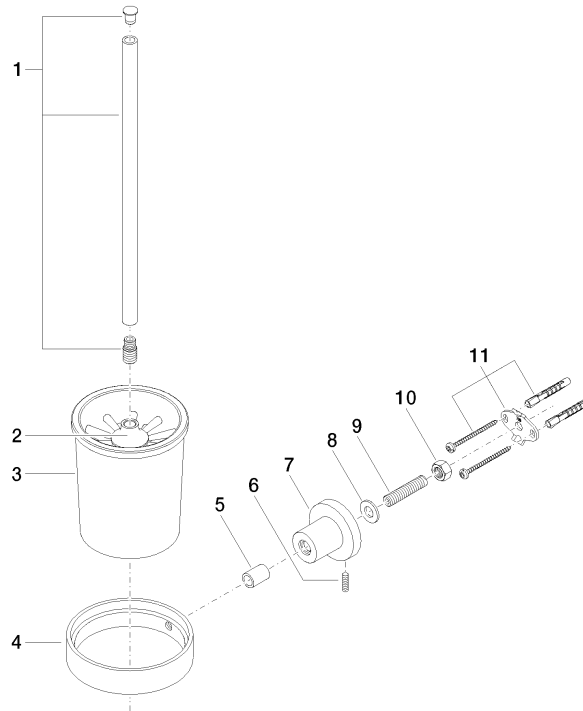

83 900 892 Product version from 4/1/2024

- crystal glass brush holder, matte
- brush, matte black
- width 110mm
- height 415 mm
- 180mm projection

	Platinum	83 900 892-08
	Chrome	83 900 892-00
	Brushed Platinum	83 900 892-06
	Dark Chrome	83 900 892-19
	Brushed Durabronze (23kt Gold)	83 900 892-28
	Matte Black	83 900 892-33
	Brushed Gold (PVD)	83 900 892-37
	Brushed Dark Brass (PVD)	83 900 892-39
	Brushed Bronze (PVD)	83 900 892-42
	Brushed Dark Bronze (PVD)	83 900 892-43
	Brushed Champagne (22kt Gold)	83 900 892-46
	Champagne (22kt Gold)	83 900 892-47
	Brushed Chrome	83 900 892-93
	Brushed Dark Platinum	83 900 892-99

Recommended miscellaneous

Brush matte black -

90 18 50 601
00 90

Recommended miscellaneous

Brush handle - Platinum

90 20 97 507
00-08

83 900 892 Product version from 4/1/2024

mm [inches]

Spare parts list

No.	Item Number	Name	Quantity used	Delivery time
6	04 31 11 113 00 90	Mounting Threaded pin M5 x 12 mm -	1.00	14
1	90 20 97 507 00-08	Brush handle - Platinum	1.00	54
2	90 18 50 601 00 90	Brush mat black -	1.00	14
10	09 23 10 026 90	Mounting Nut M10 -	1.00	14
9	08 18 50 586 90	Pipe Ø 10 x 45 mm -	1.00	14
7	08 17 89 505-08	Holder universal 60 x 100 x 60 mm - Platinum	1.00	54
3	90 90 04 008 00 82	Glass matte -	1.00	14
11	05 17 20 739 00 90	Attachment set 150 x 65 x 10 mm -	1.00	14
4	08 17 20 634-08	Holder for toilet brush set Ø 110 x 25 mm - Platinum	1.00	54
8	09 30 11 046 90	Washer Ø 10,5 -	1.00	14
5	08 17 20 624-08	Sleeve Ø 14 x 10 x 19,50 mm - Platinum	1.00	54