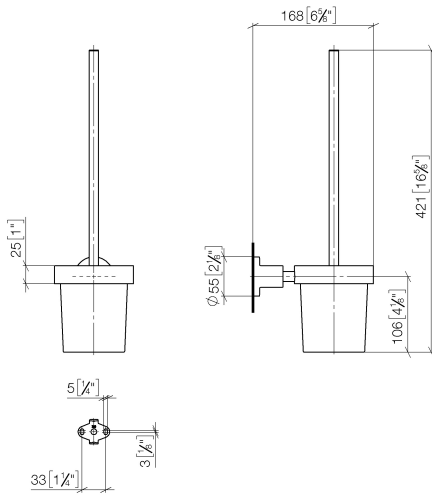

83 900 892 Product version from 4/1/2024

- crystal glass brush holder, matte
- brush, matte black
- width 110mm
- height 415 mm
- 180mm projection

	Platinum	83 900 892-08
	Chrome	83 900 892-00
	Brushed Platinum	83 900 892-06
	Dark Chrome	83 900 892-19
	Brushed Durabronze (23kt Gold)	83 900 892-28
	Matte Black	83 900 892-33
	Brushed Gold (PVD)	83 900 892-37
	Brushed Dark Brass (PVD)	83 900 892-39
	Brushed Bronze (PVD)	83 900 892-42
	Brushed Dark Bronze (PVD)	83 900 892-43
	Brushed Champagne (22kt Gold)	83 900 892-46
	Champagne (22kt Gold)	83 900 892-47
	Brushed Chrome	83 900 892-93
	Brushed Dark Platinum	83 900 892-99

Recommended miscellaneous

Brush matte black -

90 18 50 601
00 90

Recommended miscellaneous

Brush handle - Platinum

90 20 97 507
00-08

83 900 892 Product version from 4/1/2024

mm [inches]

Spare parts list

No.	Item Number	Name	Quantity used	Delivery time
6	04 31 11 113 00 90	Mounting Threaded pin M5 x 12 mm -	1.00	14
1	90 20 97 507 00-08	Brush handle - Platinum	1.00	54
2	90 18 50 601 00 90	Brush mat black -	1.00	14
10	09 23 10 026 90	Mounting Nut M10 -	1.00	14
9	08 18 50 586 90	Pipe Ø 10 x 45 mm -	1.00	14
7	08 17 89 505-08	Holder universal 60 x 100 x 60 mm - Platinum	1.00	54
3	90 90 04 008 00 82	Glass matte -	1.00	14
11	05 17 20 739 00 90	Attachment set 150 x 65 x 10 mm -	1.00	14
4	08 17 20 634-08	Holder for toilet brush set Ø 110 x 25 mm - Platinum	1.00	54
8	09 30 11 046 90	Washer Ø 10,5 -	1.00	14
5	08 17 20 624-08	Sleeve Ø 14 x 10 x 19,50 mm - Platinum	1.00	54