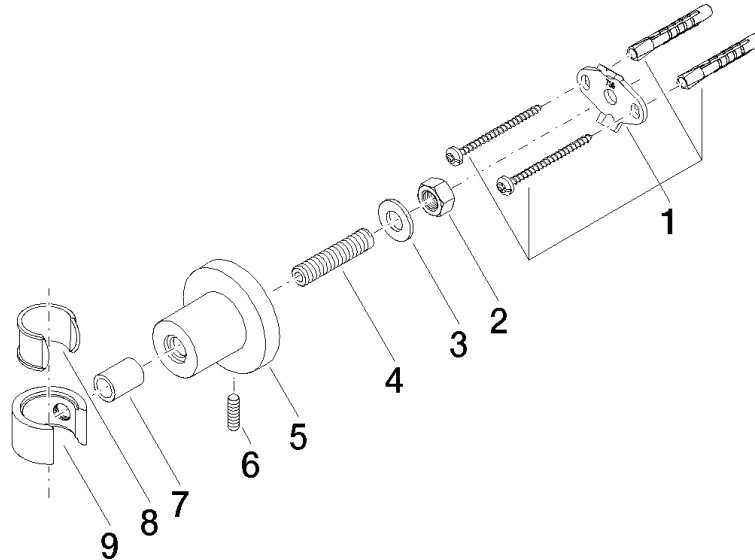

28 050 892 Product version from 4/1/2024

• rosette Ø 55 mm

	Brushed Platinum	28 050 892-06
	Chrome	28 050 892-00
	Platinum	28 050 892-08
	Dark Chrome	28 050 892-19
	Brushed Light Gold (PVD)	28 050 892-27
	Brushed Durabrass (23kt Gold)	28 050 892-28
	Matte Black	28 050 892-33
	Brushed Gold (PVD)	28 050 892-37
	Brushed Dark Brass (PVD)	28 050 892-39
	Brushed Bronze (PVD)	28 050 892-42
	Brushed Dark Bronze (PVD)	28 050 892-43
	Brushed Champagne (22kt Gold)	28 050 892-46
	Champagne (22kt Gold)	28 050 892-47
	Brushed Chrome	28 050 892-93
	Brushed Dark Platinum	28 050 892-99

28 050 892 Product version from 4/1/2024

mm [inches]

28 050 892 Product version from 4/1/2024

Parts for other finishes can be found here: [Chrome](#)

Spare parts list

No.	Item Number	Name	Quantity used	Delivery time
	4	08 18 50 586 90	Pipe Ø 10 x 45 mm -	1.00 14
	9	09 17 20 014-06	Holder for hand shower Fork 20 x 35 x 31 mm - Brushed Platinum	1.00 20
	3	09 30 11 046 90	Washer Ø 10,5 -	1.00 14
	5	08 17 89 505-06	Holder universal 60 x 100 x 60 mm - Brushed Platinum	1.00 20
	6	04 31 11 113 00 90	Mounting Threaded pin M5 x 12 mm -	1.00 14
	8	90 18 40 035 00 90	Sleeve -	1.00 14
	7	08 17 20 624-06	Sleeve Ø 14 x 10 x 19,50 mm - Brushed Platinum	1.00 20
	2	09 23 10 026 90	Mounting Nut M10 -	1.00 14
	1	05 17 20 739 00 90	Attachment set 150 x 65 x 10 mm -	1.00 14