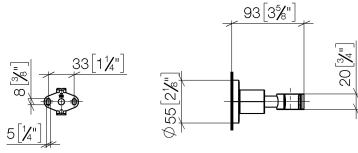

28 050 892 Product version from 4/1/2024

• rosette Ø 55 mm

	Brushed Platinum	28 050 892-06
	Chrome	28 050 892-00
	Platinum	28 050 892-08
	Dark Chrome	28 050 892-19
	Brushed Light Gold (PVD)	28 050 892-27
	Brushed Durabrass (23kt Gold)	28 050 892-28
	Matte Black	28 050 892-33
	Brushed Gold (PVD)	28 050 892-37
	Brushed Dark Brass (PVD)	28 050 892-39
	Brushed Bronze (PVD)	28 050 892-42
	Brushed Dark Bronze (PVD)	28 050 892-43
	Brushed Champagne (22kt Gold)	28 050 892-46
	Champagne (22kt Gold)	28 050 892-47
	Brushed Chrome	28 050 892-93
	Brushed Dark Platinum	28 050 892-99

28 050 892 Product version from 4/1/2024

mm [inches]

28 050 892 Product version from 4/1/2024

Parts for other finishes can be found here: [Chrome](#)

Spare parts list

No.	Item Number	Name	Quantity used	Delivery time
	4	08 18 50 586 90	Pipe Ø 10 x 45 mm -	1.00 14
	9	09 17 20 014-06	Holder for hand shower Fork 20 x 35 x 31 mm - Brushed Platinum	1.00 20
	3	09 30 11 046 90	Washer Ø 10,5 -	1.00 14
	5	08 17 89 505-06	Holder universal 60 x 100 x 60 mm - Brushed Platinum	1.00 20
	6	04 31 11 113 00 90	Mounting Threaded pin M5 x 12 mm -	1.00 14
	8	90 18 40 035 00 90	Sleeve -	1.00 14
	7	08 17 20 624-06	Sleeve Ø 14 x 10 x 19,50 mm - Brushed Platinum	1.00 20
	2	09 23 10 026 90	Mounting Nut M10 -	1.00 14
	1	05 17 20 739 00 90	Attachment set 150 x 65 x 10 mm -	1.00 14