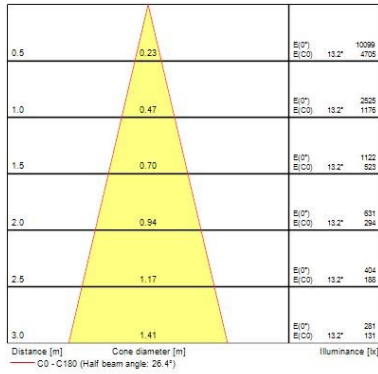

Myriad Adjustable Square - Black with White bezel

MYRIAD ADJ SQUARE BLACK 2700K DALI WHITE BZ
2058042

Mount	Ceiling recessed mounting
Environment	Indoor
Performance ambient temperature Tq (°C)	25
Warranty	5 years

Optical data

Fixture luminous flux (lm)	567
Luminaire efficacy (lm/W)	68
LOR (%)	100
Colour temperature (K)	2700
Light colour	Candlelight
CRI (Ra)	85
Colour Variation Initial (SDCM)	SDCM3
Adjustable chromaticity	N
Photobiological Risk Group	RG1

Electrical data

Total power consumption (W)	10
Primary Supply/Product voltage - min (V)	230
Electrical protection	Class II
Drive current (mA)	250
Energy Efficiency Class (A->G) of contained light source	E
Nominal Frequency (Hz)	50/60Hz

Lifetime data

Lifespan L70 B50	100000
Lifespan L80 B20	100000
Lifespan L90 B10	68500

Physical data

Housing colour	Black
IP rating	IP20
IK rating	IK02
Nominal Product Width (mm)	72
Max. Lamp Diameter (mm) - D	90
Weight (kg)	0.838
Recessed Depth (mm)	115

Packaging

Single packaging type	Carton
Product EAN number	5025768580422
Packaging single width (cm)	15.0
Packaging single depth (cm)	17.5
DUN14 (outer)	05025768580422
Packaging outer length / height (cm)	17.5

Myriad Adjustable Square - Black with White bezel MYRIAD ADJ SQUARE BLACK 2700K DALI WHITE BZ 2058042

PHOTOMETRY

TECHNICAL DRAWINGS