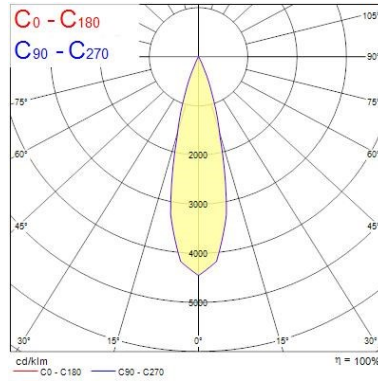

Myriad Adjustable Square - Black with White bezel

MYRIAD ADJ SQUARE BLACK 2700K DALI WHITE BZ
2058042

Mount	Ceiling recessed mounting
Environment	Indoor
Performance ambient temperature Tq (°C)	25
Warranty	5 years

Optical data

Fixture luminous flux (lm)	567
Luminaire efficacy (lm/W)	68
LOR (%)	100
Colour temperature (K)	2700
Light colour	Candlelight
CRI (Ra)	85
Colour Variation Initial (SDCM)	SDCM3
Adjustable chromaticity	N
Photobiological Risk Group	RG1

Electrical data

Total power consumption (W)	10
Primary Supply/Product voltage - min (V)	230
Electrical protection	Class II
Drive current (mA)	250
Energy Efficiency Class (A->G) of contained light source	E
Nominal Frequency (Hz)	50/60Hz

Lifetime data

Lifespan L70 B50	100000
Lifespan L80 B20	100000
Lifespan L90 B10	68500

Physical data

Housing colour	Black
IP rating	IP20
IK rating	IK02
Nominal Product Width (mm)	72
Max. Lamp Diameter (mm) - D	90
Weight (kg)	0.838
Recessed Depth (mm)	115

Packaging

Single packaging type	Carton
Product EAN number	5025768580422
Packaging single width (cm)	15.0
Packaging single depth (cm)	17.5
DUN14 (outer)	05025768580422
Packaging outer length / height (cm)	17.5

Myriad Adjustable Square - Black with White bezel MYRIAD ADJ SQUARE BLACK 2700K DALI WHITE BZ 2058042

PHOTOMETRY

TECHNICAL DRAWINGS