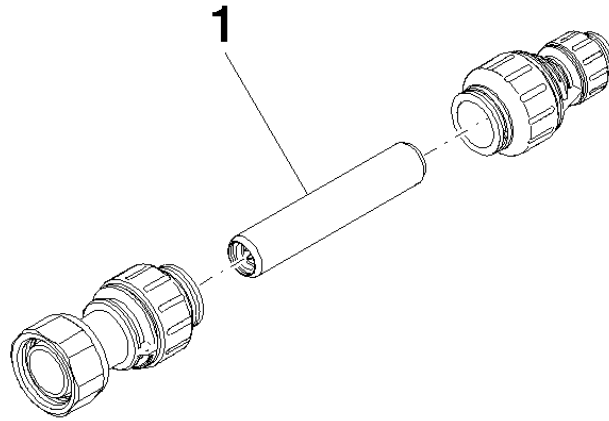

AQUACIRCLE Connection Screw-on connector Ø 32 x 140 mm -

SPARE PARTS

90 24 04 346 00 90

AQUACIRCLE Connection Screw-on connector Ø 32 x 140 mm -

SPARE PARTS

90 24 04 346 00 90

AQUACIRCLE Connection Screw-on connector Ø 32 x 140 mm -

SPARE PARTS

90 24 04 346 00 90

90 24 04 346 00 90

Spare parts list

No.	Item Number	Name	Quantity used	Delivery time
1	90 18 40 223 00 90	Insert Flow restrictor Ø 15 x 80 mm -	1.00	14