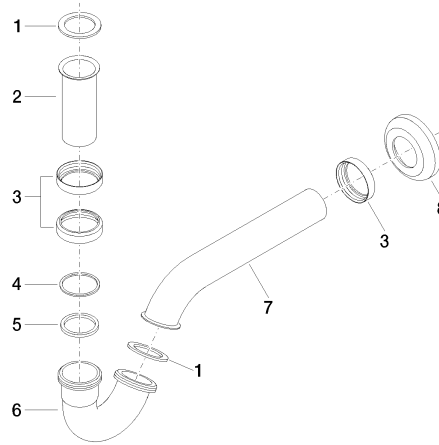

10 050 970 Product version from 10/1/2023

- rosette Ø 65 mm

Siphon for bidet 1 1/4" - Chrome

SERIES-VARIOUS

10 050 970 Product version from 10/1/2023

mm [inches]

Spare parts list

No.	Item Number	Name	Quantity used	Delivery time
	7 09 28 23 013-00	Pipe for odour trap Ø 38,5 x 54 x 212,5 mm - Chrome	1.00	-
		Spare part can no longer be ordered, please order the replacement item		
	8 09 27 01 013-00	Rosette Ø 65 x 15 mm - Chrome	1.00	-
		Spare part can no longer be ordered, please order the replacement item		
	4 09 14 20 006 90	Washer Vf 3110 38 x 33,0 x 1,5 mm -	1.00	-
		Spare part can no longer be ordered, please order the replacement item		
	1 09 14 05 018 90	Washer NBR 70 40,0 x 29,0 x 2,0 mm -	2.00	14
	5 09 14 05 027 90	Washer NBR 70 35,5 x 29,5 x 3,0 mm -	1.00	-
		Spare part can no longer be ordered, please order the replacement item		
	6 09 28 23 029-00	Pipe for odour trap 122 x 96 x 42 mm - Chrome	1.00	-
		Spare part can no longer be ordered, please order the replacement item		
	2 09 28 23 011-00	Pipe for odour trap Ø 38,5 x 80 mm - Chrome	1.00	-
		Spare part can no longer be ordered, please order the replacement item		
	3 09 23 30 021-00	Mounting for odour trap 1 1/4" - Chrome	3.00	-
		Spare part can no longer be ordered, please order the replacement item		