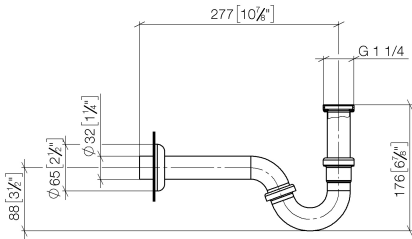

10 050 970 Product version from 10/1/2023

- rosette Ø 65 mm

Siphon for bidet 1 1/4" - Chrome

SERIES-VARIOUS

10 050 970 Product version from 10/1/2023

mm [inches]

Spare parts list

No.	Item Number	Name	Quantity used	Delivery time
	7 09 28 23 013-00	Pipe for odour trap Ø 38,5 x 54 x 212,5 mm - Chrome	1.00	-
		Spare part can no longer be ordered, please order the replacement item		
	8 09 27 01 013-00	Rosette Ø 65 x 15 mm - Chrome	1.00	-
		Spare part can no longer be ordered, please order the replacement item		
	4 09 14 20 006 90	Washer Vf 3110 38 x 33,0 x 1,5 mm -	1.00	-
		Spare part can no longer be ordered, please order the replacement item		
	1 09 14 05 018 90	Washer NBR 70 40,0 x 29,0 x 2,0 mm -	2.00	14
	5 09 14 05 027 90	Washer NBR 70 35,5 x 29,5 x 3,0 mm -	1.00	-
		Spare part can no longer be ordered, please order the replacement item		
	6 09 28 23 029-00	Pipe for odour trap 122 x 96 x 42 mm - Chrome	1.00	-
		Spare part can no longer be ordered, please order the replacement item		
	2 09 28 23 011-00	Pipe for odour trap Ø 38,5 x 80 mm - Chrome	1.00	-
		Spare part can no longer be ordered, please order the replacement item		
	3 09 23 30 021-00	Mounting for odour trap 1 1/4" - Chrome	3.00	-
		Spare part can no longer be ordered, please order the replacement item		