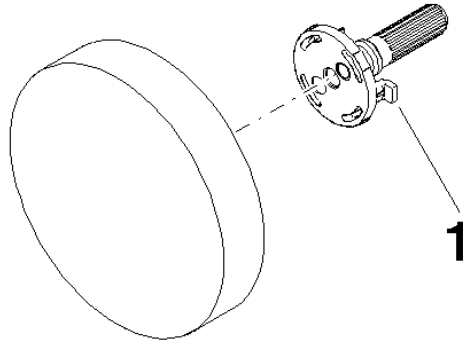

rotary handle Ø 93 x 52 mm - Light Gold (PVD)

SPARE PARTS

90 20 97 061 00 Product version from 4/1/2025

	Light Gold (PVD)	90 20 97 061 00-26
	Chrome	90 20 97 061 00-00
	Brushed Platinum	90 20 97 061 00-06
	Platinum	90 20 97 061 00-08
	Matte White	90 20 97 061 00-10
	Dark Chrome	90 20 97 061 00-19
	Brushed Light Gold (PVD)	90 20 97 061 00-27
	Brushed Durabronze (23kt Gold)	90 20 97 061 00-28
	Matte Black	90 20 97 061 00-33
	Brushed Dark Brass (PVD)	90 20 97 061 00-39
	Brushed Bronze (PVD)	90 20 97 061 00-42
	Brushed Champagne (22kt Gold)	90 20 97 061 00-46
	Champagne (22kt Gold)	90 20 97 061 00-47
	Brushed Chrome	90 20 97 061 00-93
	Brushed Dark Platinum	90 20 97 061 00-99

rotary handle Ø 93 x 52 mm - Light Gold (PVD)

SPARE PARTS

90 20 97 061 00 Product version from 4/1/2025

rotary handle Ø 93 x 52 mm - Light Gold (PVD)

SPARE PARTS

90 20 97 061 00 Product version from 4/1/2025

90 20 97 061 00 Product version from 4/1/2025

Parts for other
finishes can be found
here: [Chrome](#)

Spare parts list

No.	Item Number	Name	Quantity used	Delivery time
1	09 18 20 046 90	Adapter 40 x 32,9 x 47 mm -	1.00	14