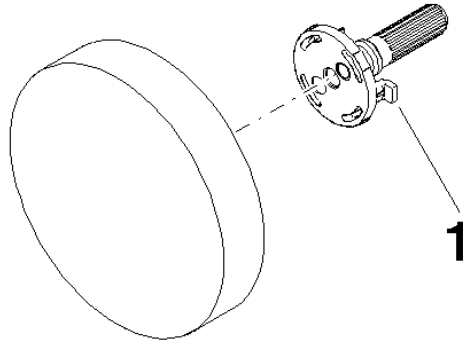

rotary handle Ø 93 x 52 mm - Brushed Light Gold (PVD)

SPARE PARTS

90 20 97 061 00 Product version from 4/1/2025

rotary handle Ø 93 x 52 mm - Brushed Light Gold (PVD)

SPARE PARTS

90 20 97 061 00 Product version from 4/1/2025

### Spare parts list

No.	Item Number	Name	Quantity used	Delivery time
1	09 18 20 046 90	Adapter 40 x 32,9 x 47 mm -	1.00	14