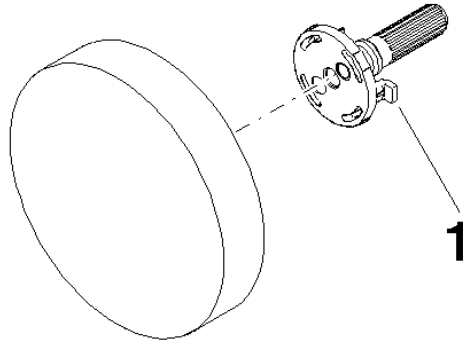

90 20 97 061 00 Product version from 4/1/2025

	Brushed Dark Brass (PVD)	90 20 97 061 00-39
	Chrome	90 20 97 061 00-00
	Brushed Platinum	90 20 97 061 00-06
	Platinum	90 20 97 061 00-08
	Matte White	90 20 97 061 00-10
	Dark Chrome	90 20 97 061 00-19
	Light Gold (PVD)	90 20 97 061 00-26
	Brushed Light Gold (PVD)	90 20 97 061 00-27
	Brushed Durabrass (23kt Gold)	90 20 97 061 00-28
	Matte Black	90 20 97 061 00-33
	Brushed Bronze (PVD)	90 20 97 061 00-42
	Brushed Champagne (22kt Gold)	90 20 97 061 00-46
	Champagne (22kt Gold)	90 20 97 061 00-47
	Brushed Chrome	90 20 97 061 00-93
	Brushed Dark Platinum	90 20 97 061 00-99

rotary handle Ø 93 x 52 mm - Brushed Dark Brass (PVD)

SPARE PARTS

90 20 97 061 00 Product version from 4/1/2025

rotary handle Ø 93 x 52 mm - Brushed Dark Brass (PVD)

SPARE PARTS

90 20 97 061 00 Product version from 4/1/2025

90 20 97 061 00 Product version from 4/1/2025

Parts for other finishes can be found here: [Chrome](#)

Spare parts list

No.	Item Number	Name	Quantity used	Delivery time
1	09 18 20 046 90	Adapter 40 x 32,9 x 47 mm -	1.00	14