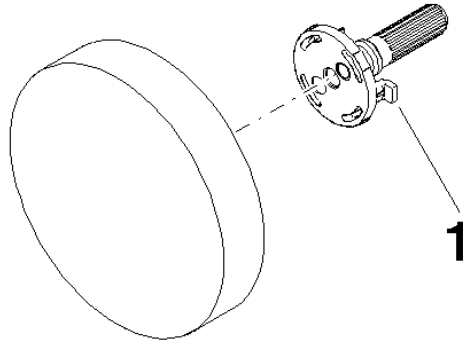

rotary handle Ø 93 x 52 mm - Brushed Bronze (PVD)

SPARE PARTS

90 20 97 061 00 Product version from 4/1/2025

rotary handle Ø 93 x 52 mm - Brushed Bronze (PVD)

SPARE PARTS

90 20 97 061 00 Product version from 4/1/2025

90 20 97 061 00 Product version from 4/1/2025

Parts for other finishes can be found here: [Chrome](#)

Spare parts list

No.	Item Number	Name	Quantity used	Delivery time
1	09 18 20 046 90	Adapter 40 x 32,9 x 47 mm -	1.00	14