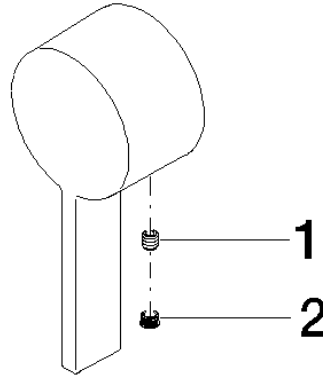

**Handle Lever 50 x 130 x 28 mm - Light Gold (PVD)**

**SPARE PARTS**

90 20 97 064 00 Product version from 4/1/2025

	Light Gold (PVD)	90 20 97 064 00-26
	Chrome	90 20 97 064 00-00
	Brushed Platinum	90 20 97 064 00-06
	Platinum	90 20 97 064 00-08
	Matte White	90 20 97 064 00-10
	Dark Chrome	90 20 97 064 00-19
	Brushed Light Gold (PVD)	90 20 97 064 00-27
	Brushed Durabronze (23kt Gold)	90 20 97 064 00-28
	Matte Black	90 20 97 064 00-33
	Brushed Dark Brass (PVD)	90 20 97 064 00-39
	Brushed Bronze (PVD)	90 20 97 064 00-42
	Brushed Champagne (22kt Gold)	90 20 97 064 00-46
	Champagne (22kt Gold)	90 20 97 064 00-47
	Brushed Chrome	90 20 97 064 00-93
	Brushed Dark Platinum	90 20 97 064 00-99

## Handle Lever 50 x 130 x 28 mm - Light Gold (PVD)

SPARE PARTS

90 20 97 064 00 Product version from 4/1/2025

## Handle Lever 50 x 130 x 28 mm - Light Gold (PVD)

SPARE PARTS

---

90 20 97 064 00 Product version from 4/1/2025

90 20 97 064 00 Product version from 4/1/2025

Parts for other finishes can be found here: [Chrome](#)

### Spare parts list

No.	Item Number	Name	Quantity used	Delivery time
2	90 31 20 109 00 90	Plug -	1.00	14
1	90 31 11 030 00 90	Mounting Threaded pin with hexagon socket with cup point M5 x 5 mm -	1.00	14