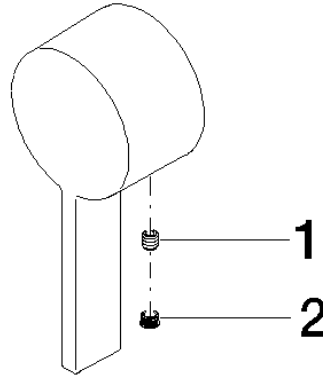

Handle Lever 50 x 130 x 28 mm - Brushed Light Gold (PVD)

SPARE PARTS

90 20 97 064 00 Product version from 4/1/2025

	Brushed Light Gold (PVD)	90 20 97 064 00-27
	Chrome	90 20 97 064 00-00
	Brushed Platinum	90 20 97 064 00-06
	Platinum	90 20 97 064 00-08
	Matte White	90 20 97 064 00-10
	Dark Chrome	90 20 97 064 00-19
	Light Gold (PVD)	90 20 97 064 00-26
	Brushed Durabrass (23kt Gold)	90 20 97 064 00-28
	Matte Black	90 20 97 064 00-33
	Brushed Dark Brass (PVD)	90 20 97 064 00-39
	Brushed Bronze (PVD)	90 20 97 064 00-42
	Brushed Champagne (22kt Gold)	90 20 97 064 00-46
	Champagne (22kt Gold)	90 20 97 064 00-47
	Brushed Chrome	90 20 97 064 00-93
	Brushed Dark Platinum	90 20 97 064 00-99

Handle Lever 50 x 130 x 28 mm - Brushed Light Gold (PVD)

SPARE PARTS

90 20 97 064 00 Product version from 4/1/2025

Handle Lever 50 x 130 x 28 mm - Brushed Light Gold (PVD)

SPARE PARTS

90 20 97 064 00 Product version from 4/1/2025

90 20 97 064 00 Product version from 4/1/2025

Parts for other
finishes can be found
here: [Chrome](#)

Spare parts list

No.	Item Number	Name	Quantity used	Delivery time
1	90 31 11 030 00 90	Mounting Threaded pin with hexagon socket with cup point M5 x 5 mm -	1.00	14
2	90 31 20 109 00 90	Plug -	1.00	14