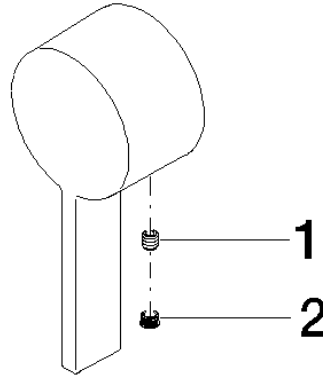

Handle Lever 50 x 130 x 28 mm - Brushed Dark Brass (PVD)

SPARE PARTS

90 20 97 064 00 Product version from 4/1/2025

	Brushed Dark Brass (PVD)	90 20 97 064 00-39
	Chrome	90 20 97 064 00-00
	Brushed Platinum	90 20 97 064 00-06
	Platinum	90 20 97 064 00-08
	Matte White	90 20 97 064 00-10
	Dark Chrome	90 20 97 064 00-19
	Light Gold (PVD)	90 20 97 064 00-26
	Brushed Light Gold (PVD)	90 20 97 064 00-27
	Brushed Durabrass (23kt Gold)	90 20 97 064 00-28
	Matte Black	90 20 97 064 00-33
	Brushed Bronze (PVD)	90 20 97 064 00-42
	Brushed Champagne (22kt Gold)	90 20 97 064 00-46
	Champagne (22kt Gold)	90 20 97 064 00-47
	Brushed Chrome	90 20 97 064 00-93
	Brushed Dark Platinum	90 20 97 064 00-99

Handle Lever 50 x 130 x 28 mm - Brushed Dark Brass (PVD)

SPARE PARTS

90 20 97 064 00 Product version from 4/1/2025

Handle Lever 50 x 130 x 28 mm - Brushed Dark Brass (PVD)

SPARE PARTS

90 20 97 064 00 Product version from 4/1/2025

90 20 97 064 00 Product version from 4/1/2025

Parts for other finishes can be found here: [Chrome](#)

Spare parts list

No.	Item Number	Name	Quantity used	Delivery time
2	90 31 20 109 00 90	Plug -	1.00	14
1	90 31 11 030 00 90	Mounting Threaded pin with hexagon socket with cup point M5 x 5 mm -	1.00	14