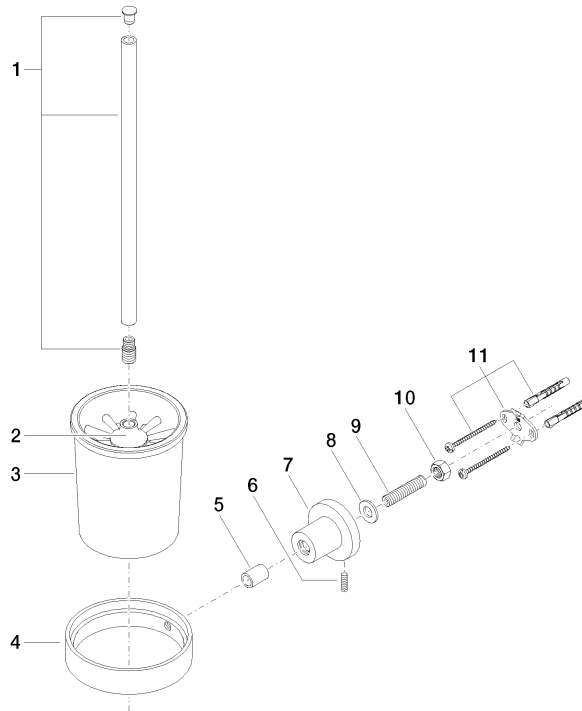

83 900 892 Product version from 4/1/2024

- crystal glass brush holder, matte
- brush, matte black
- width 110mm
- height 415 mm
- 180mm projection

	Brushed Durabronz (23kt Gold)	83 900 892-28
	Chrome	83 900 892-00
	Brushed Platinum	83 900 892-06
	Platinum	83 900 892-08
	Dark Chrome	83 900 892-19
	Matte Black	83 900 892-33
	Brushed Gold (PVD)	83 900 892-37
	Brushed Dark Brass (PVD)	83 900 892-39
	Brushed Bronze (PVD)	83 900 892-42
	Brushed Dark Bronze (PVD)	83 900 892-43
	Brushed Champagne (22kt Gold)	83 900 892-46
	Champagne (22kt Gold)	83 900 892-47
	Brushed Chrome	83 900 892-93
	Brushed Dark Platinum	83 900 892-99

Recommended miscellaneous

Brush matte black -

90 18 50 601
00 90

Recommended miscellaneous

Brush handle - Brushed Durabronz (23kt Gold)

90 20 97 507
00-28

83 900 892 Product version from 4/1/2024

mm [inches]

Spare parts list

No.	Item Number	Name	Quantity used	Delivery time
2	90 18 50 601 00 90	Brush mat black -	1.00	14
4	08 17 20 634-28	Holder for toilet brush set Ø 110 x 25 mm - Brushed Durabron (23kt Gold)	1.00	40
8	09 30 11 046 90	Washer Ø 10,5 -	1.00	14
11	05 17 20 739 00 90	Attachment set 150 x 65 x 10 mm -	1.00	14
10	09 23 10 026 90	Mounting Nut M10 -	1.00	14
6	04 31 11 113 00 90	Mounting Threaded pin M5 x 12 mm -	1.00	14
9	08 18 50 586 90	Pipe Ø 10 x 45 mm -	1.00	14
5	08 17 20 624-28	Sleeve Ø 14 x 10 x 19,50 mm - Brushed Durabron (23kt Gold)	1.00	40
3	90 90 04 008 00 82	Glass mat -	1.00	14
1	90 20 97 507 00-28	Brush handle - Brushed Durabron (23kt Gold)	1.00	40
7	08 17 89 505-28	Holder universal 60 x 100 x 60 mm - Brushed Durabron (23kt Gold)	1.00	40