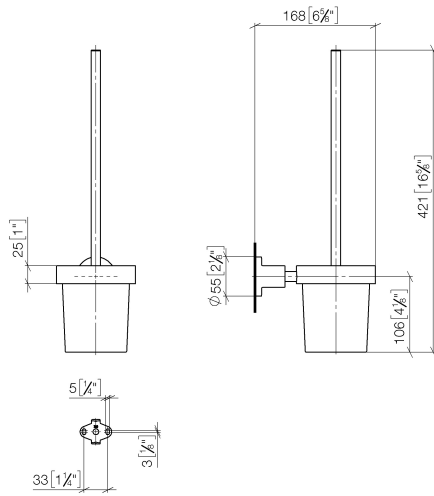

83 900 892 Product version from 4/1/2024

- crystal glass brush holder, matte
- brush, matte black
- width 110mm
- height 415 mm
- 180mm projection

	Brushed Durabronz (23kt Gold)	83 900 892-28
	Chrome	83 900 892-00
	Brushed Platinum	83 900 892-06
	Platinum	83 900 892-08
	Dark Chrome	83 900 892-19
	Matte Black	83 900 892-33
	Brushed Gold (PVD)	83 900 892-37
	Brushed Dark Brass (PVD)	83 900 892-39
	Brushed Bronze (PVD)	83 900 892-42
	Brushed Dark Bronze (PVD)	83 900 892-43
	Brushed Champagne (22kt Gold)	83 900 892-46
	Champagne (22kt Gold)	83 900 892-47
	Brushed Chrome	83 900 892-93
	Brushed Dark Platinum	83 900 892-99

Recommended miscellaneous

Brush matte black -

90 18 50 601
00 90

Recommended miscellaneous

Brush handle - Brushed Durabronz (23kt Gold)

90 20 97 507
00-28

83 900 892 Product version from 4/1/2024

mm [inches]

Spare parts list

No.	Item Number	Name	Quantity used	Delivery time
2	90 18 50 601 00 90	Brush mat black -	1.00	14
4	08 17 20 634-28	Holder for toilet brush set Ø 110 x 25 mm - Brushed Durabron (23kt Gold)	1.00	40
8	09 30 11 046 90	Washer Ø 10,5 -	1.00	14
11	05 17 20 739 00 90	Attachment set 150 x 65 x 10 mm -	1.00	14
10	09 23 10 026 90	Mounting Nut M10 -	1.00	14
6	04 31 11 113 00 90	Mounting Threaded pin M5 x 12 mm -	1.00	14
9	08 18 50 586 90	Pipe Ø 10 x 45 mm -	1.00	14
5	08 17 20 624-28	Sleeve Ø 14 x 10 x 19,50 mm - Brushed Durabron (23kt Gold)	1.00	40
3	90 90 04 008 00 82	Glass mat -	1.00	14
1	90 20 97 507 00-28	Brush handle - Brushed Durabron (23kt Gold)	1.00	40
7	08 17 89 505-28	Holder universal 60 x 100 x 60 mm - Brushed Durabron (23kt Gold)	1.00	40