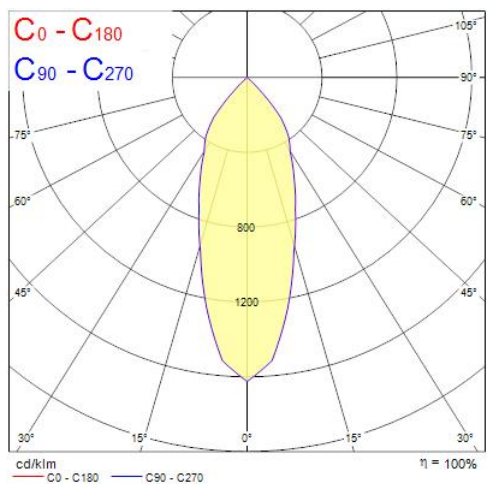

Concord

MYRIAD HOUSING 2700K DALI 2057922

Photometry

0.5	0.33	E(0°) E(C0)	18.5°	5141 2202
1.0	0.67	E(0°) E(C0)	18.5°	1235 550
1.5	1.00	E(0°) E(C0)	18.5°	571 245
2.0	1.34	E(0°) E(C0)	18.5°	321 138
2.5	1.67	E(0°) E(C0)	18.5°	206 88
3.0	2.01	E(0°) E(C0)	18.5°	143 61

Distance [m]   Cone diameter [m]   Illuminance [lx]

— C0 - C180 (Half beam angle: 37.0°)

Technical drawings