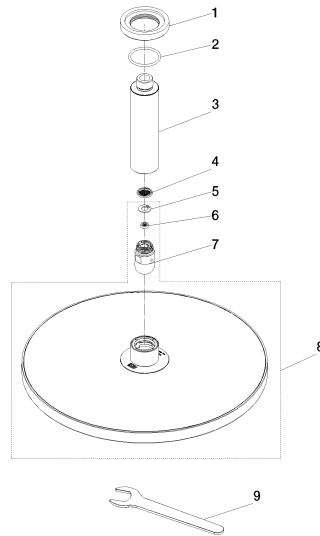

Rainshower with ceiling fixing FlowReduce 300 mm - Brushed Dark Bronze (PVD)

SERIES SPECIFIC

28 686 970 Product version from 4/1/2025

- rain shower Ø 300 mm
- Rain shower material: metal
- PURE RAIN, max. flow rate 6.8 l/min (at 3 bar)
- Function from: 6 l/min
- quick clearing
- with anti-scale system

Technical data:

- rosette Ø 60 mm
- 1/2" connection

Notes:

- This product can help a building meet the requirements of Green Building Rating Systems, e.g. LEED®, BREEAM®, DGNB

	Brushed Dark Bronze (PVD)	28 686 970-43
	Chrome	28 686 970-00
	Brushed Platinum	28 686 970-06
	Platinum	28 686 970-08
	Dark Chrome	28 686 970-19
	Light Gold (PVD)	28 686 970-26
	Brushed Light Gold (PVD)	28 686 970-27
	Brushed Durabronze (23kt Gold)	28 686 970-28
	Matte Black	28 686 970-33
	Brushed Gold (PVD)	28 686 970-37
	Brushed Dark Brass (PVD)	28 686 970-39
	Brushed Bronze (PVD)	28 686 970-42
	Brushed Champagne (22kt Gold)	28 686 970-46
	Champagne (22kt Gold)	28 686 970-47
	Brushed Chrome	28 686 970-93
	Brushed Dark Platinum	28 686 970-99

Recommended miscellaneous

- Concealed wall elbow -** 35 085 970 90
- min. recess depth 90 mm
 - max. recess depth 163 mm

28 686 970 Product version from 4/1/2025
mm [inches]

Flow rate chart

Spare parts list

No.	Item Number	Name	Quantity used	Delivery time
	2 09 14 10 141 90	O-Ring NBR 70 34,59 x 2,62 mm -	1.00	14
	7 04 18 40 276 00 90	Tube aerator without flow limiter Ø 14 x 37,5 mm, without limitation -	1.00	14
	4 09 23 01 039 90	Sieve seal Ø 19 x 5,5 mm -	1.00	14
	1 09 27 22 040-43	rosette	1.00	82
	9 90 30 09 069 00 90	Spanner -	1.00	14
	6 09 23 01 102 90	Flow limiter Ø 9,6 x 4,6 mm, 7 l/min. -	1.00	14
	5 09 16 01 014 90	Ring Retaining ring Ø 15 x 1 mm -	1.00	14
	8 90 12 05 096 00-43	Rainshower round Ø 300 mm - Brushed Dark Bronze (PVD)	1.00	40
	3 09 11 03 080-43	connection	1.00	82