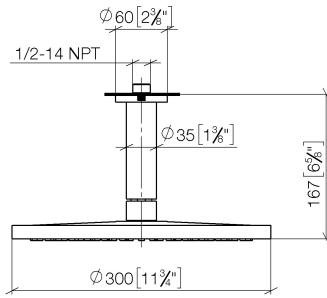

Rainshower with ceiling fixing FlowReduce 300 mm - Brushed Dark Bronze (PVD)

SERIES SPECIFIC

28 686 970 Product version from 4/1/2025

- rain shower Ø 300 mm
- Rain shower material: metal
- PURE RAIN, max. flow rate 6.8 l/min (at 3 bar)
- Function from: 6 l/min
- quick clearing
- with anti-scale system

Technical data:

- rosette Ø 60 mm
- 1/2" connection

Notes:

- This product can help a building meet the requirements of Green Building Rating Systems, e.g. LEED®, BREEAM®, DGNB

	Brushed Dark Bronze (PVD)	28 686 970-43
	Chrome	28 686 970-00
	Brushed Platinum	28 686 970-06
	Platinum	28 686 970-08
	Dark Chrome	28 686 970-19
	Light Gold (PVD)	28 686 970-26
	Brushed Light Gold (PVD)	28 686 970-27
	Brushed Durabronze (23kt Gold)	28 686 970-28
	Matte Black	28 686 970-33
	Brushed Gold (PVD)	28 686 970-37
	Brushed Dark Brass (PVD)	28 686 970-39
	Brushed Bronze (PVD)	28 686 970-42
	Brushed Champagne (22kt Gold)	28 686 970-46
	Champagne (22kt Gold)	28 686 970-47
	Brushed Chrome	28 686 970-93
	Brushed Dark Platinum	28 686 970-99

Recommended miscellaneous

- Concealed wall elbow -** 35 085 970 90
- min. recess depth 90 mm
 - max. recess depth 163 mm

28 686 970 Product version from 4/1/2025
mm [inches]

Flow rate chart

Spare parts list

No.	Item Number	Name	Quantity used	Delivery time
	2 09 14 10 141 90	O-Ring NBR 70 34,59 x 2,62 mm -	1.00	14
	7 04 18 40 276 00 90	Tube aerator without flow limiter Ø 14 x 37,5 mm, without limitation -	1.00	14
	4 09 23 01 039 90	Sieve seal Ø 19 x 5,5 mm -	1.00	14
	1 09 27 22 040-43	rosette	1.00	82
	9 90 30 09 069 00 90	Spanner -	1.00	14
	6 09 23 01 102 90	Flow limiter Ø 9,6 x 4,6 mm, 7 l/min. -	1.00	14
	5 09 16 01 014 90	Ring Retaining ring Ø 15 x 1 mm -	1.00	14
	8 90 12 05 096 00-43	Rainshower round Ø 300 mm - Brushed Dark Bronze (PVD)	1.00	40
	3 09 11 03 080-43	connection	1.00	82