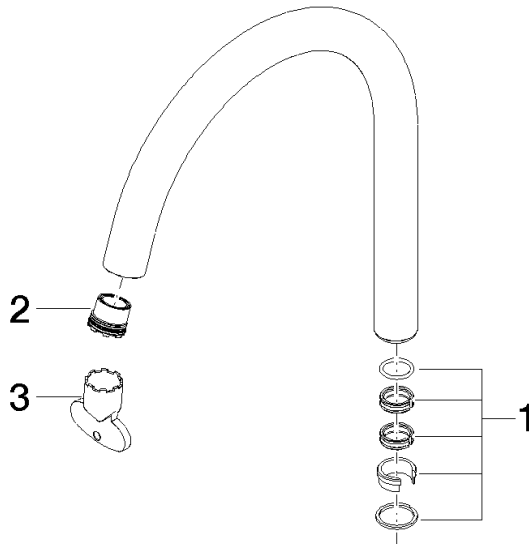

Spout for washstand deck mounting 167 mm, 5,68 l/min. - Brushed Champagne (22kt Gold)

SPARE PARTS

90 28 22 320 00 Product version from 10/1/2020

	Brushed Champagne (22kt Gold)	90 28 22 320 00-46
	Chrome	90 28 22 320 00-00
	Brushed Platinum	90 28 22 320 00-06
	Platinum	90 28 22 320 00-08
	Dark Chrome	90 28 22 320 00-19
	Light Gold (PVD)	90 28 22 320 00-26
	Brushed Light Gold (PVD)	90 28 22 320 00-27
	Brushed Durabrass (23kt Gold)	90 28 22 320 00-28
	Matte Black	90 28 22 320 00-33
	Brushed Gold (PVD)	90 28 22 320 00-37
	Brushed Dark Brass (PVD)	90 28 22 320 00-39
	Brushed Bronze (PVD)	90 28 22 320 00-42
	Champagne (22kt Gold)	90 28 22 320 00-47
	Brushed Chrome	90 28 22 320 00-93
	Brushed Dark Platinum	90 28 22 320 00-99

Spout for washstand deck mounting 167 mm, 5,68 l/min. - Brushed Champagne (22kt Gold) SPARE PARTS

90 28 22 320 00 Product version from 10/1/2020

Spout for washstand deck mounting 167 mm, 5,68 l/min. - Brushed Champagne (22kt Gold) SPARE PARTS

90 28 22 320 00 Product version from 10/1/2020

90 28 22 320 00 Product version from 10/1/2020

Parts for other
finishes can be found
here: Chrome

Spare parts list

No.	Item Number	Name	Quantity used	Delivery time
3	90 30 09 028 00 90	Spanner -	1.00	14
1	90 28 10 166 00 90	Seal set Ø 22 x 50 mm -	1.00	14
2	09 29 03 126 90	Aerator insert with coin slot M16,5x1 5,7 l/min. -	1.00	14