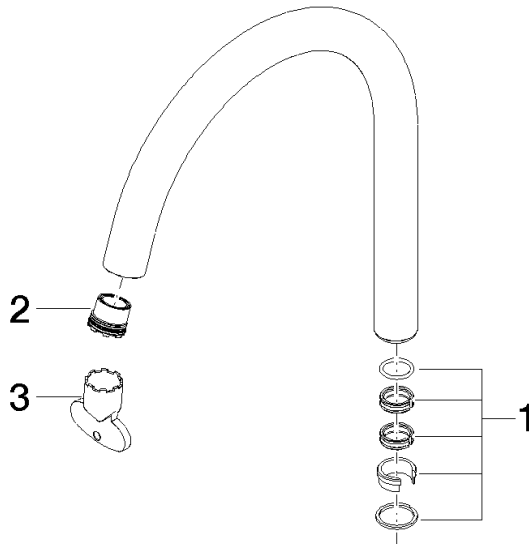

Spout for washstand deck mounting 167 mm, 5,68 l/min. - Champagne (22kt Gold)

SPARE PARTS

90 28 22 320 00 Product version from 10/1/2020

	Champagne (22kt Gold)	90 28 22 320 00-47
	Chrome	90 28 22 320 00-00
	Brushed Platinum	90 28 22 320 00-06
	Platinum	90 28 22 320 00-08
	Dark Chrome	90 28 22 320 00-19
	Light Gold (PVD)	90 28 22 320 00-26
	Brushed Light Gold (PVD)	90 28 22 320 00-27
	Brushed Durabrass (23kt Gold)	90 28 22 320 00-28
	Matte Black	90 28 22 320 00-33
	Brushed Gold (PVD)	90 28 22 320 00-37
	Brushed Dark Brass (PVD)	90 28 22 320 00-39
	Brushed Bronze (PVD)	90 28 22 320 00-42
	Brushed Champagne (22kt Gold)	90 28 22 320 00-46
	Brushed Chrome	90 28 22 320 00-93
	Brushed Dark Platinum	90 28 22 320 00-99

Spout for washstand deck mounting 167 mm, 5,68 l/min. - Champagne (22kt Gold)

SPARE PARTS

90 28 22 320 00 Product version from 10/1/2020

Spout for washstand deck mounting 167 mm, 5,68 l/min. - Champagne (22kt Gold)

SPARE PARTS

90 28 22 320 00 Product version from 10/1/2020

90 28 22 320 00 Product version from 10/1/2020

Parts for other finishes can be found here: Chrome

Spare parts list

No.	Item Number	Name	Quantity used	Delivery time
2	09 29 03 126 90	Aerator insert with coin slot M16,5x1 5,7 l/min. -	1.00	14
3	90 30 09 028 00 90	Spanner -	1.00	14
1	90 28 10 166 00 90	Seal set Ø 22 x 50 mm -	1.00	14