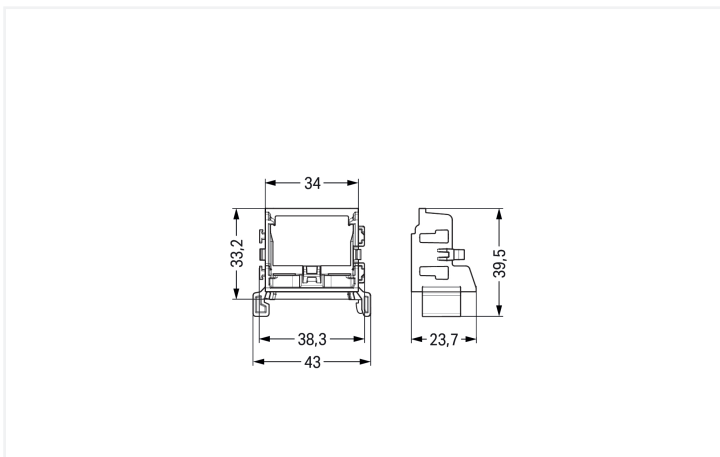

Data Sheet | Item Number: 221-549/002-006

Mounting carrier; for 10-wire connectors; 221 Series - 4 mm<sup>2</sup>; for DIN-35 rail; blue

<https://www.wago.com/221-549/002-006>

Color: ■ blue

### Physical data

Width	43 mm / 1.693 inches
Height	23.7 mm / 0.933 inches
Depth from upper-edge of DIN-rail	33.2 mm / 1.307 inches
Depth	39.5 mm / 1.555 inches