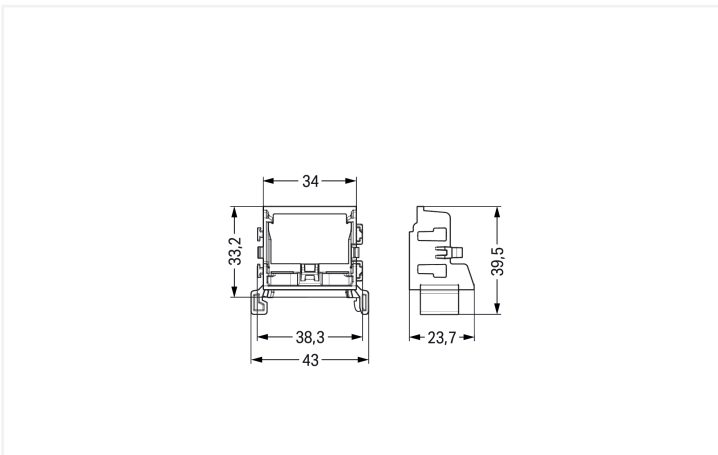

Data Sheet | Item Number: 221-549/002-053

Mounting carrier; for 10-wire connectors; 221 Series - 4 mm²; for DIN-35 rail; dark gray-yellow

<https://www.wago.com/221-549/002-053>

Color: ■ dark gray/yellow

Physical data

Width	43 mm / 1.693 inches
Height	23.7 mm / 0.933 inches
Depth from upper-edge of DIN-rail	33.2 mm / 1.307 inches
Depth	39.5 mm / 1.555 inches

Mechanical data

Mounting type	Snapping on
Mounting type	DIN-35 rail
Suitable	for 10-wire connectors (4 mm ²)

Commercial data

PU (SPU)	10 pcs
Packaging type	Box
Country of origin	CN
GTIN	4066966603781
Customs tariff number	39269097900

Product Classification

UNSPSC	39121421
ETIM 9.0	EC002848
ETIM 10.0	EC002848
ECCN	NO US CLASSIFICATION

Marking strips; 25 m on roll; 6 mm wide;
plain; Self-adhesive; white