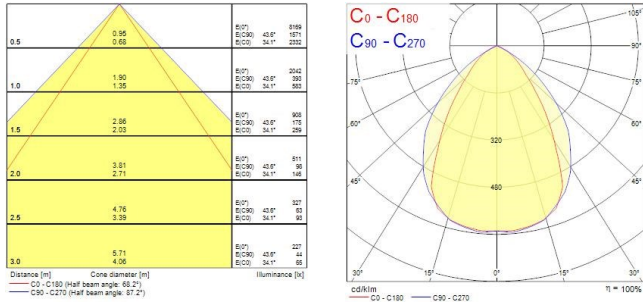

RANA Linear Recessed - Louvre+Prismatic Optic *RANA LINEAR R 32 4K LOUV+PRI SSC01 W* 0052479