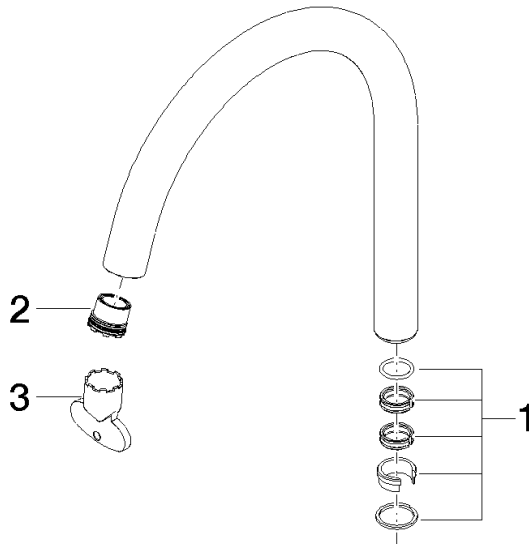

**Spout for washstand deck mounting 167 mm, 4,54 l/min. - Brushed Champagne (22kt Gold)**

SPARE PARTS

90 28 22 320 01 Product version from 10/1/2020

	Brushed Champagne (22kt Gold)	90 28 22 320 01-46
	Chrome	90 28 22 320 01-00
	Brushed Platinum	90 28 22 320 01-06
	Platinum	90 28 22 320 01-08
	Dark Chrome	90 28 22 320 01-19
	Light Gold (PVD)	90 28 22 320 01-26
	Brushed Light Gold (PVD)	90 28 22 320 01-27
	Brushed Durabrass (23kt Gold)	90 28 22 320 01-28
	Matte Black	90 28 22 320 01-33
	Brushed Gold (PVD)	90 28 22 320 01-37
	Brushed Dark Brass (PVD)	90 28 22 320 01-39
	Brushed Bronze (PVD)	90 28 22 320 01-42
	Champagne (22kt Gold)	90 28 22 320 01-47
	Brushed Dark Platinum	90 28 22 320 01-99

Spout for washstand deck mounting 167 mm, 4,54 l/min. - Brushed Champagne (22kt Gold) SPARE PARTS

---

90 28 22 320 01 Product version from 10/1/2020

Spout for washstand deck mounting 167 mm, 4,54 l/min. - Brushed Champagne (22kt Gold) SPARE PARTS

---

90 28 22 320 01 Product version from 10/1/2020

90 28 22 320 01 Product version from 10/1/2020

Parts for other  
finishes can be found  
here: [Chrome](#)

### Spare parts list

No.	Item Number	Name	Quantity used	Delivery time
2	09 29 03 125 90	Aerator insert pink, 1.2gpm -	1.00	14
3	90 30 09 028 00 90	Spanner -	1.00	14
1	90 28 10 166 00 90	Seal set Ø 22 x 50 mm -	1.00	14