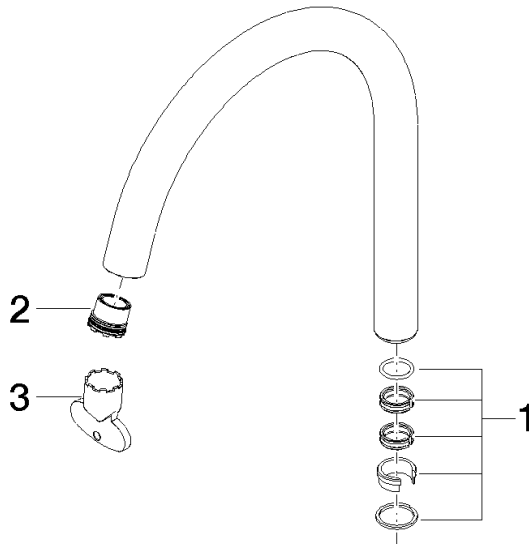

Spout for washstand deck mounting 167 mm, 4,54 l/min. - Champagne (22kt Gold)

SPARE PARTS

90 28 22 320 01 Product version from 10/1/2020

	Champagne (22kt Gold)	90 28 22 320 01-47
	Chrome	90 28 22 320 01-00
	Brushed Platinum	90 28 22 320 01-06
	Platinum	90 28 22 320 01-08
	Dark Chrome	90 28 22 320 01-19
	Light Gold (PVD)	90 28 22 320 01-26
	Brushed Light Gold (PVD)	90 28 22 320 01-27
	Brushed Durabrass (23kt Gold)	90 28 22 320 01-28
	Matte Black	90 28 22 320 01-33
	Brushed Gold (PVD)	90 28 22 320 01-37
	Brushed Dark Brass (PVD)	90 28 22 320 01-39
	Brushed Bronze (PVD)	90 28 22 320 01-42
	Brushed Champagne (22kt Gold)	90 28 22 320 01-46
	Brushed Dark Platinum	90 28 22 320 01-99

Spout for washstand deck mounting 167 mm, 4,54 l/min. - Champagne (22kt Gold)

SPARE PARTS

90 28 22 320 01 Product version from 10/1/2020

Spout for washstand deck mounting 167 mm, 4,54 l/min. - Champagne (22kt Gold)

SPARE PARTS

90 28 22 320 01 Product version from 10/1/2020

90 28 22 320 01 Product version from 10/1/2020

Parts for other finishes can be found here: Chrome

Spare parts list

No.	Item Number	Name	Quantity used	Delivery time
3	90 30 09 028 00 90	Spanner -	1.00	14
1	90 28 10 166 00 90	Seal set Ø 22 x 50 mm -	1.00	14
2	09 29 03 125 90	Aerator insert pink, 1.2gpm -	1.00	14