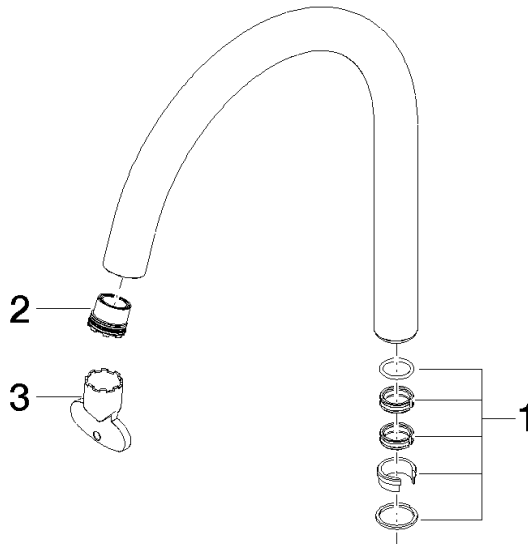

**Spout for washstand deck mounting 167 mm, 4,54 l/min. - Brushed Dark
Platinum**

SPARE PARTS

90 28 22 320 01 Product version from 10/1/2020

	Brushed Dark Platinum	90 28 22 320 01-99
	Chrome	90 28 22 320 01-00
	Brushed Platinum	90 28 22 320 01-06
	Platinum	90 28 22 320 01-08
	Dark Chrome	90 28 22 320 01-19
	Light Gold (PVD)	90 28 22 320 01-26
	Brushed Light Gold (PVD)	90 28 22 320 01-27
	Brushed Durabronze (23kt Gold)	90 28 22 320 01-28
	Matte Black	90 28 22 320 01-33
	Brushed Gold (PVD)	90 28 22 320 01-37
	Brushed Dark Brass (PVD)	90 28 22 320 01-39
	Brushed Bronze (PVD)	90 28 22 320 01-42
	Brushed Champagne (22kt Gold)	90 28 22 320 01-46
	Champagne (22kt Gold)	90 28 22 320 01-47

Spout for washstand deck mounting 167 mm, 4,54 l/min. - Brushed Dark
Platinum

SPARE PARTS

90 28 22 320 01 Product version from 10/1/2020

Spout for washstand deck mounting 167 mm, 4,54 l/min. - Brushed Dark
Platinum

SPARE PARTS

90 28 22 320 01 Product version from 10/1/2020

90 28 22 320 01 Product version from 10/1/2020

Parts for other
finishes can be found
here: [Chrome](#)

Spare parts list

No.	Item Number	Name	Quantity used	Delivery time
1	90 28 10 166 00 90	Seal set Ø 22 x 50 mm -	1.00	14
2	09 29 03 125 90	Aerator insert pink, 1.2gpm -	1.00	14
3	90 30 09 028 00 90	Spanner -	1.00	14