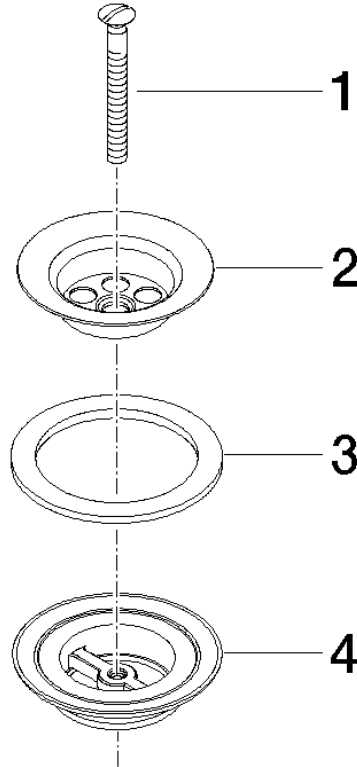

10 100 970 Product version from 10/1/2023

	Brushed Platinum	10 100 970-06
	Chrome	10 100 970-00
	Platinum	10 100 970-08
	Durabrand (23kt Gold)	10 100 970-09
	Dark Chrome	10 100 970-19
	Light Gold (PVD)	10 100 970-26
	Brushed Light Gold (PVD)	10 100 970-27
	Brushed Durabrand (23kt Gold)	10 100 970-28
	Brushed Gold (PVD)	10 100 970-37
	Brushed Dark Brass (PVD)	10 100 970-39
	Brushed Bronze (PVD)	10 100 970-42
	Brushed Dark Bronze (PVD)	10 100 970-43
	Brushed Champagne (22kt Gold)	10 100 970-46
	Champagne (22kt Gold)	10 100 970-47
	Brushed Chrome	10 100 970-93
	Brushed Dark Platinum	10 100 970-99

## Grated waste 1 1/4" - Brushed Platinum

SERIES-VARIOUS

10 100 970 Product version from 10/1/2023

10 100 970 Product version from 10/1/2023

10 100 970 Product version from 10/1/2023

Parts for other finishes can be found here: [Chrome](#)

**Spare parts list**

No.	Item Number	Name	Quantity used	Delivery time
1	09 30 30 115-06	Bolt with slit M6 x 55 mm - Brushed Platinum	1.00	-
		Spare part can no longer be ordered, please order the replacement item		
3	09 14 03 005 90	Washer Ø 50,0 x Ø 70,0 x 6,0 mm -	1.00	-
		Spare part can no longer be ordered, please order the replacement item		
2	09 11 01 005-06	Basin Waste Valve filter Ø 60 - Brushed Platinum	1.00	-
		Spare part can no longer be ordered, please order the replacement item		
4	09 11 01 007-07	Basin Waste Valve filter, lower part 1 1/4" - untreated nickel-plated	1.00	-
		Spare part can no longer be ordered, please order the replacement item		