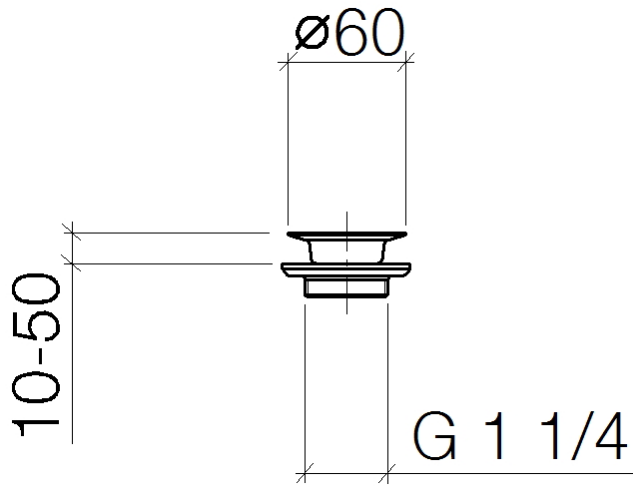

10 100 970 Product version from 10/1/2023

	Brushed Platinum	10 100 970-06
	Chrome	10 100 970-00
	Platinum	10 100 970-08
	Durabrand (23kt Gold)	10 100 970-09
	Dark Chrome	10 100 970-19
	Light Gold (PVD)	10 100 970-26
	Brushed Light Gold (PVD)	10 100 970-27
	Brushed Durabrand (23kt Gold)	10 100 970-28
	Brushed Gold (PVD)	10 100 970-37
	Brushed Dark Brass (PVD)	10 100 970-39
	Brushed Bronze (PVD)	10 100 970-42
	Brushed Dark Bronze (PVD)	10 100 970-43
	Brushed Champagne (22kt Gold)	10 100 970-46
	Champagne (22kt Gold)	10 100 970-47
	Brushed Chrome	10 100 970-93
	Brushed Dark Platinum	10 100 970-99

## Grated waste 1 1/4" - Brushed Platinum

SERIES-VARIOUS

10 100 970 Product version from 10/1/2023

10 100 970 Product version from 10/1/2023

10 100 970 Product version from 10/1/2023

Parts for other finishes can be found here: [Chrome](#)

**Spare parts list**

No.	Item Number	Name	Quantity used	Delivery time
1	09 30 30 115-06	Bolt with slit M6 x 55 mm - Brushed Platinum	1.00	-
		Spare part can no longer be ordered, please order the replacement item		
3	09 14 03 005 90	Washer Ø 50,0 x Ø 70,0 x 6,0 mm -	1.00	-
		Spare part can no longer be ordered, please order the replacement item		
2	09 11 01 005-06	Basin Waste Valve filter Ø 60 - Brushed Platinum	1.00	-
		Spare part can no longer be ordered, please order the replacement item		
4	09 11 01 007-07	Basin Waste Valve filter, lower part 1 1/4" - untreated nickel-plated	1.00	-
		Spare part can no longer be ordered, please order the replacement item		