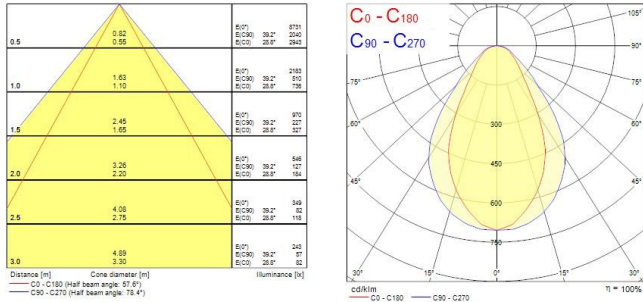

RANA Linear Recessed - MicroPrismatic Optic

RANA LINEAR R 32 4K MPO SSC01 W

0052477