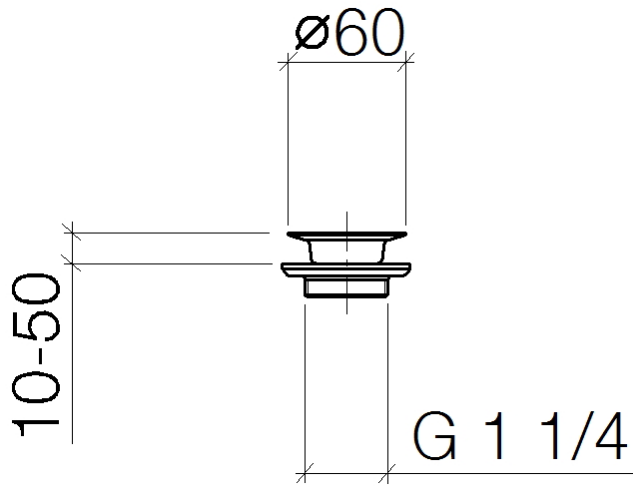

10 100 970 Product version from 10/1/2023

	Chrome	10 100 970-00
	Brushed Platinum	10 100 970-06
	Platinum	10 100 970-08
	Durabronze (23kt Gold)	10 100 970-09
	Dark Chrome	10 100 970-19
	Light Gold (PVD)	10 100 970-26
	Brushed Light Gold (PVD)	10 100 970-27
	Brushed Durabronze (23kt Gold)	10 100 970-28
	Brushed Gold (PVD)	10 100 970-37
	Brushed Dark Brass (PVD)	10 100 970-39
	Brushed Bronze (PVD)	10 100 970-42
	Brushed Dark Bronze (PVD)	10 100 970-43
	Brushed Champagne (22kt Gold)	10 100 970-46
	Champagne (22kt Gold)	10 100 970-47
	Brushed Chrome	10 100 970-93
	Brushed Dark Platinum	10 100 970-99

Grated waste 1 1/4" - Chrome

SERIES-VARIOUS

10 100 970 Product version from 10/1/2023

10 100 970 Product version from 10/1/2023

Parts for other finishes can be found here: Brushed
Platinum

Spare parts list

No.	Item Number	Name	Quantity used	Delivery time
2	09 11 01 005-00	Basin Waste Valve filter Ø 60 - Chrome	1.00	20
3	09 14 03 005 90	Washer Ø 50,0 x Ø 70,0 x 6,0 mm -	1.00	-
Spare part can no longer be ordered, please order the replacement item				
1	09 30 30 115-00	Bolt with slit M6 x 55 mm - Chrome	1.00	-
Spare part can no longer be ordered, please order the replacement item				
4	09 11 01 007-07	Basin Waste Valve filter, lower part 1 1/4" - untreated nickel-plated	1.00	-
Spare part can no longer be ordered, please order the replacement item				