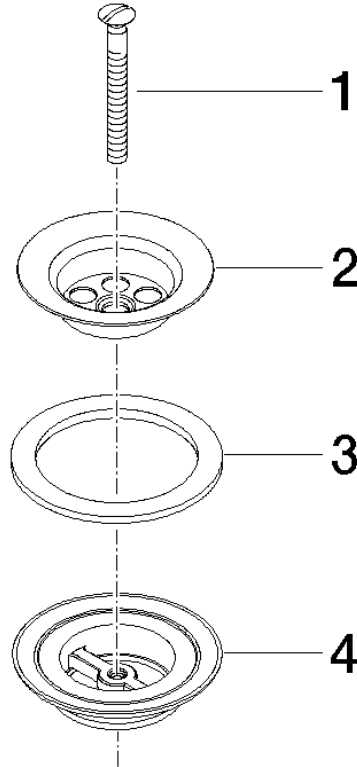

10 100 970 Product version from 10/1/2023

	Chrome	10 100 970-00
	Brushed Platinum	10 100 970-06
	Platinum	10 100 970-08
	Durabronze (23kt Gold)	10 100 970-09
	Dark Chrome	10 100 970-19
	Light Gold (PVD)	10 100 970-26
	Brushed Light Gold (PVD)	10 100 970-27
	Brushed Durabronze (23kt Gold)	10 100 970-28
	Brushed Gold (PVD)	10 100 970-37
	Brushed Dark Brass (PVD)	10 100 970-39
	Brushed Bronze (PVD)	10 100 970-42
	Brushed Dark Bronze (PVD)	10 100 970-43
	Brushed Champagne (22kt Gold)	10 100 970-46
	Champagne (22kt Gold)	10 100 970-47
	Brushed Chrome	10 100 970-93
	Brushed Dark Platinum	10 100 970-99

Grated waste 1 1/4" - Chrome

SERIES-VARIOUS

10 100 970 Product version from 10/1/2023

10 100 970 Product version from 10/1/2023

Parts for other finishes can be found here: Brushed
Platinum

Spare parts list

No.	Item Number	Name	Quantity used	Delivery time
2	09 11 01 005-00	Basin Waste Valve filter Ø 60 - Chrome	1.00	20
3	09 14 03 005 90	Washer Ø 50,0 x Ø 70,0 x 6,0 mm -	1.00	-
Spare part can no longer be ordered, please order the replacement item				
1	09 30 30 115-00	Bolt with slit M6 x 55 mm - Chrome	1.00	-
Spare part can no longer be ordered, please order the replacement item				
4	09 11 01 007-07	Basin Waste Valve filter, lower part 1 1/4" - untreated nickel-plated	1.00	-
Spare part can no longer be ordered, please order the replacement item				