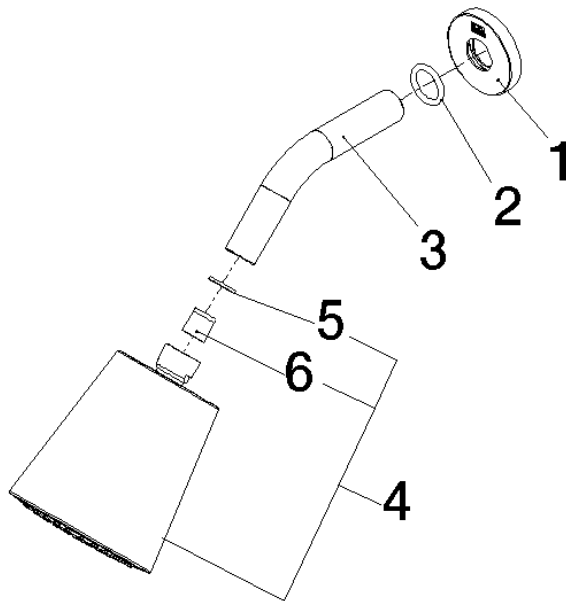

28 504 979 Product version from 10/1/2023

- spray head Ø 100mm
- PURIFY RAIN, max. flow rate 7 l/min (at 3 bar)
- Function from: 6 l/min
- with anti-scale system

Technical data:

- 180-210mm projection
- ball-joint pivotable through 30°
- rosettes Ø 55 mm
- 1/2" connection

Recommended miscellaneous

- Concealed wall elbow -** 35 085 970 90
- min. recess depth 90 mm
 - max. recess depth 163 mm

28 504 979 Product version from 10/1/2023

mm [inches]

Flow rate chart

Codes & Standards

DIN 4109

EN 1112

ISO 3822

Ü-Zeichen

Shower head - Platinum

SERIES SPECIFIC

28 504 979 Product version from 10/1/2023

Certificates and sustainability

LGA_19

DVGW_DW-
6517DN0

Spare parts list

No.	Item Number	Name	Quantity used	Delivery time
2	90 14 10 026 00 90	O-Ring 20,5 x 3,5 mm -	1.00	14
3	09 11 03 011-08	Connection 140 x 65 x 21 mm - Platinum	1.00	54
4	90 14 20 002 00 90	Washer 18,5 x 12,0 x 2,0 mm -	1.00	14
1	09 27 22 503-08	Rosette DB logo Ø 55 x Ø 22 x 9 mm - Platinum	1.00	54
5	09 23 01 086 90	Flow limiter beige 7,6 l/min. -	1.00	14
6	90 12 05 054 00-08	Spray Overhead shower Ø 141 x 178 mm - Platinum	1.00	54