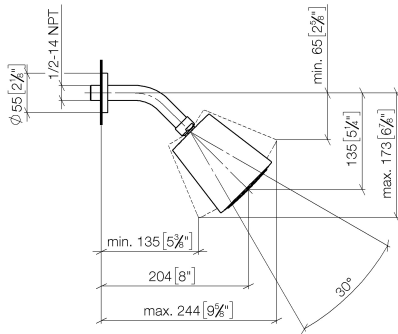

28 504 979 Product version from 10/1/2023

- spray head Ø 100mm
- PURIFY RAIN, max. flow rate 7 l/min (at 3 bar)
- Function from: 6 l/min
- with anti-scale system

Technical data:

- 180-210mm projection
- ball-joint pivotable through 30°
- rosettes Ø 55 mm
- 1/2" connection

Notes:

	Platinum	28 504 979-08
	Chrome	28 504 979-00
	Brushed Platinum	28 504 979-06
	Dark Chrome	28 504 979-19
	Light Gold (PVD)	28 504 979-26
	Brushed Light Gold (PVD)	28 504 979-27
	Brushed Durabrass (23kt Gold)	28 504 979-28
	Matte Black	28 504 979-33
	Brushed Gold (PVD)	28 504 979-37
	Brushed Dark Brass (PVD)	28 504 979-39
	Brushed Bronze (PVD)	28 504 979-42
	Brushed Dark Bronze (PVD)	28 504 979-43
	Brushed Champagne (22kt Gold)	28 504 979-46
	Champagne (22kt Gold)	28 504 979-47
	Brushed Chrome	28 504 979-93
	Brushed Dark Platinum	28 504 979-99

Recommended miscellaneous

- Concealed wall elbow -** 35 085 970 90
- min. recess depth 90 mm
 - max. recess depth 163 mm

28 504 979 Product version from 10/1/2023

mm [inches]

Flow rate chart

Codes & Standards

LGA_19

DVGW_DW-
6517DN0

Spare parts list

No.	Item Number	Name	Quantity used	Delivery time
2	90 14 10 026 00 90	O-Ring 20,5 x 3,5 mm -	1.00	14
3	09 11 03 011-08	Connection 140 x 65 x 21 mm - Platinum	1.00	54
4	90 14 20 002 00 90	Washer 18,5 x 12,0 x 2,0 mm -	1.00	14
1	09 27 22 503-08	Rosette DB logo Ø 55 x Ø 22 x 9 mm - Platinum	1.00	54
5	09 23 01 086 90	Flow limiter beige 7,6 l/min. -	1.00	14
6	90 12 05 054 00-08	Spray Overhead shower Ø 141 x 178 mm - Platinum	1.00	54