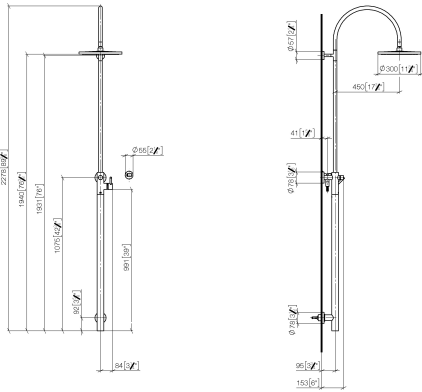

Shower system with single-lever shower mixer without hand shower - Platinum SERIES SPECIFIC

26 024 661 Product version from 10/1/2023

mm [inch]