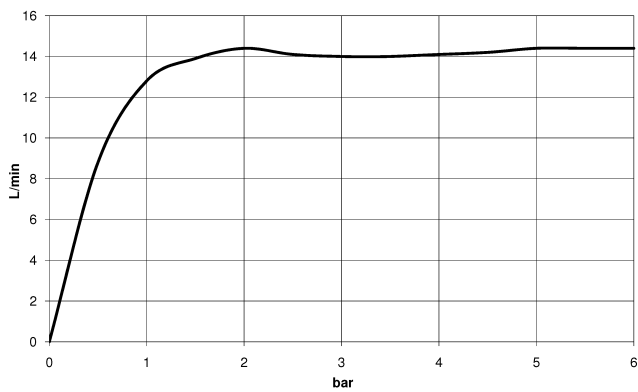

Flow rate chart

Codes & Standards

DIN 4109

EN 1717

ISO 3822

Scottish Water
Byelaws

UK Water Supply
Regulations

Ü-Zeichen