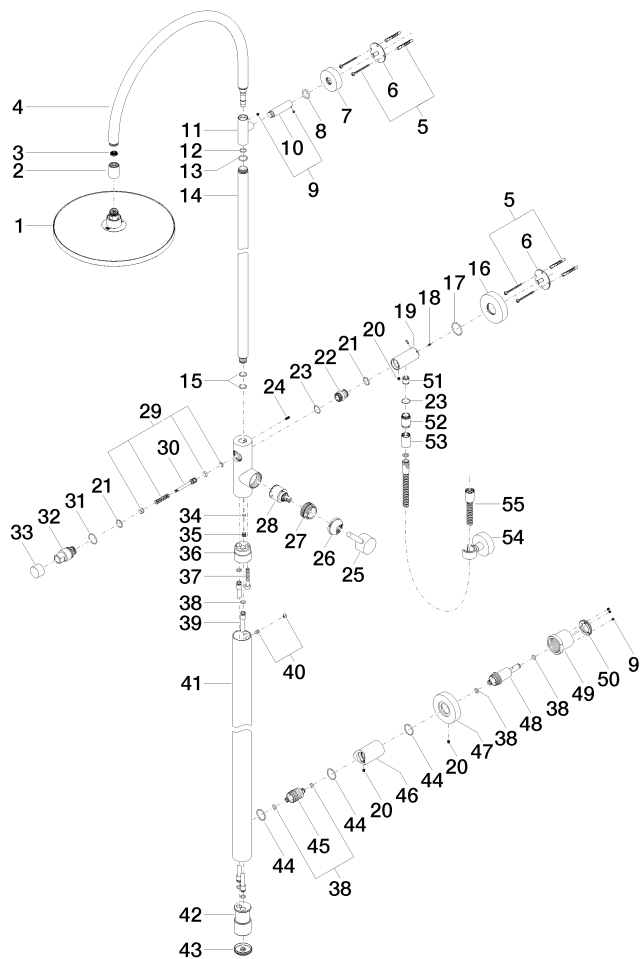

Spare parts list

No.	Item Number	Name	Quantity used	Delivery time	
	20	09 31 11 049 90	Mounting Threaded pin with hexagon socket with cup point M6 x 6 mm -	3.00	14
	36	09 24 03 149 10-08	Connection Ø 41,9 x 40 mm - Platinum	1.00	-
Spare part can no longer be ordered, please order the replacement item					
	13	09 14 10 122 90	O-Ring EPDM 70 18,6 x 2,0 mm -	1.00	14
	23	90 14 10 032 00 90	O-Ring 18,1 x 1,6 mm -	2.00	14
	4	90 28 22 082 00-08	Pipe for spray set 925 x 463 x 25 mm - Platinum	1.00	-
Spare part can no longer be ordered, please order the replacement item					
	19	09 11 10 081 20-08	Connection with shower outlet Ø 30 x 69 mm - Platinum	1.00	54
	6	09 30 11 103 90	Holder Ø 53 x 19 mm -	2.00	-
Spare part can no longer be ordered, please order the replacement item					
	50	09 24 77 002 90	Mounting Clamp nut Ø 40 x 6 mm -	1.00	14
	48	09 24 04 210 10 90	Nipple Ø 33 x 105 mm -	1.00	14
	37	09 30 30 111 90	Mounting Cylinder head screw with hexagon socket M8 x 50 mm -	1.00	14
	27	09 24 04 341 90	nut	1.00	82
	41	04 28 22 034 00-08	Pipe Ø 46 x 955 mm - Platinum	1.00	54
	12	90 14 10 077 00 90	O-Ring EPDM 70 12,0 x 2,0 mm -	1.00	14
	25	90 20 66 017 00-08	handle	1.00	-