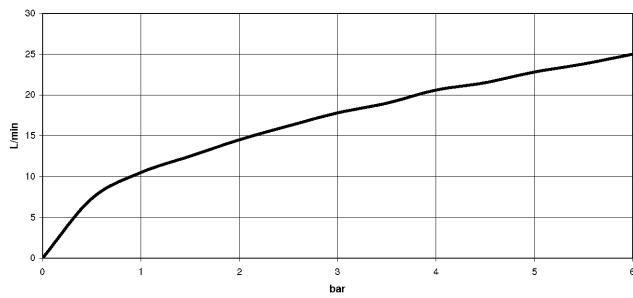

LULU Single-lever bath mixer for wall mounting without shower set - Brushed Platinum

LULU

33 200 710 Product version from 3/31/2009 to 3/19/2019

- 190mm projection
- circular normal flow
- automatic bath/shower diverter
- 3/8" shower outlet
- 1/2" connection
- gauge 150 mm - 10 mm
- max. flow 17.8 l/min at 3 bar flow pressure

Intrinsic protection against back flow.

	Brushed Platinum	33 200 710-06
	Chrome	33 200 710-00

33 200 710 Product version from 3/31/2009 to 3/19/2019

mm [inches]

Flow rate chart

Codes & Standards

DIN 4109

EN 1717