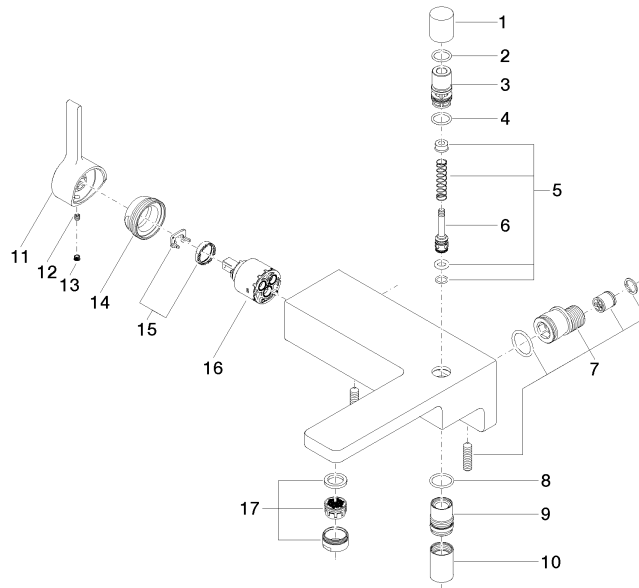

LULU Single-lever bath mixer for wall mounting without shower set - Brushed Platinum

LULU

33 200 710 Product version from 3/31/2009 to 3/19/2019

Parts for other finishes can be found here: [Chrome](#)

LULU Single-lever bath mixer for wall mounting without shower set - Brushed Platinum

LULU

33 200 710 Product version from 3/31/2009 to 3/19/2019

Spare parts list

No.	Item Number	Name	Quantity used	Delivery time
12	90 31 11 030 00 90	Mounting Threaded pin with hexagon socket with cup point M5 x 5 mm -	1.00	14
9	09 24 03 129-06	Nipple Ø 22 x 31,1 mm - Brushed Platinum	1.00	-
Spare part can no longer be ordered, please order the replacement item				
13	90 31 20 109 00 90	Plug -	1.00	14
1	09 20 71 031-06	Pull button for pop-up waste - Brushed Platinum	1.00	20
10	90 21 02 069 00-06	Cover/sleeve M20 x 1 - Brushed Platinum	1.00	20
6	09 31 09 094 20-06	Pull rod for diverter Ø 12 x 46 mm - Brushed Platinum	1.00	20
4	90 14 10 055 00 90	O-Ring EPDM 70 15,0 x 2,0 mm -	1.00	14
14	09 24 04 141-06	Mounting Ø 40 x 18 mm - Brushed Platinum	1.00	20
3	09 21 34 080-06	Diverter Ø 19,40 x 37 mm - Brushed Platinum	1.00	20
11	09 20 71 001-06	Handle Lever 46 x 29 x 111 mm - Brushed Platinum	1.00	-
Spare part can no longer be ordered, please order the replacement item				
5	90 16 02 023 00 90	Diverter Repair kit, bath deck mounting 15 x 50 x 15 mm -	1.00	14
2	90 14 10 033 00 90	O-Ring EPDM 70 14,5 x 2,0 mm -	1.00	14
7	90 11 04 042 00 90	Connection -	2.00	14
15	90 28 10 148 00 90	Temperature limitation ring -	1.00	14
17	90 23 01 118 00-06	Aerator M24x1-AG - Brushed Platinum	1.00	20
8	09 14 10 122 90	O-Ring EPDM 70 18,6 x 2,0 mm -	1.00	14
16	90 15 05 064 00 90	Single-lever mixer cartridge Ø 35 mm x 58,6 mm -	1.00	-
Spare part can no longer be ordered, please order the replacement item				
9015050460090		Single-lever mixer cartridge Ø 35 mm x 58,6 mm -