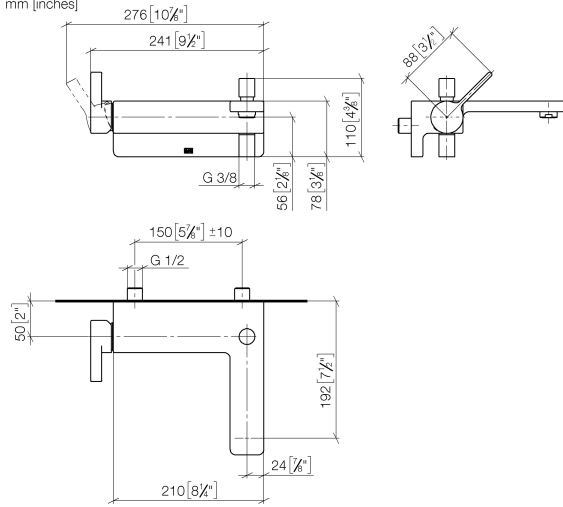

33 200 710 Product version from 3/31/2009 to 3/19/2019

mm [inches]