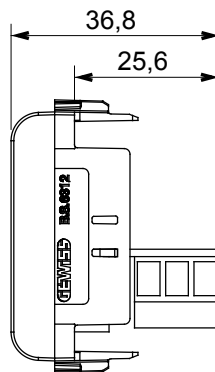

Wide range of control devices, sockets for power supply (conforming to national and international standards) signal pick-up, climate control, comfort management, technical alarm signalling and emergency lighting management. The ChoruSmart modular devices are available in five colours, glossy white, satin white, natural beige, satin black and lacquered titanium and in various sizes from 1/2, 1, 2 and 3 modules. Thanks to the mounting supports for rectangular, square and round boxes, endless combinations can be created with the ChoruSmart range of plates.

Category	Telephone socket-outlet	Description	6 contacts
Colour	Glossy white	Standard	British
Connection	Screw-on terminals	No. modules	1
Electrocod	3721	Material	Technopolymer

DIMENSIONAL

STANDARDS/APPROVALS