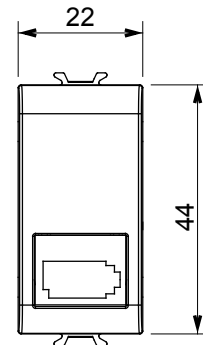

Wide range of control devices, sockets for power supply (conforming to national and international standards) signal pick-up, climate control, comfort management, technical alarm signalling and emergency lighting management. The ChoruSmart modular devices are available in five colours, glossy white, satin white, natural beige, satin black and lacquered titanium and in various sizes from 1/2, 1, 2 and 3 modules. Thanks to the mounting supports for rectangular, square and round boxes, endless combinations can be created with the ChoruSmart range of plates.

Category	Telephone socket-outlet	Description	6 contacts
Colour	Glossy white	Standard	British
Connection	Screw-on terminals	No. modules	1
Electrocod	3721	Material	Technopolymer

DIMENSIONAL

STANDARDS/APPROVALS